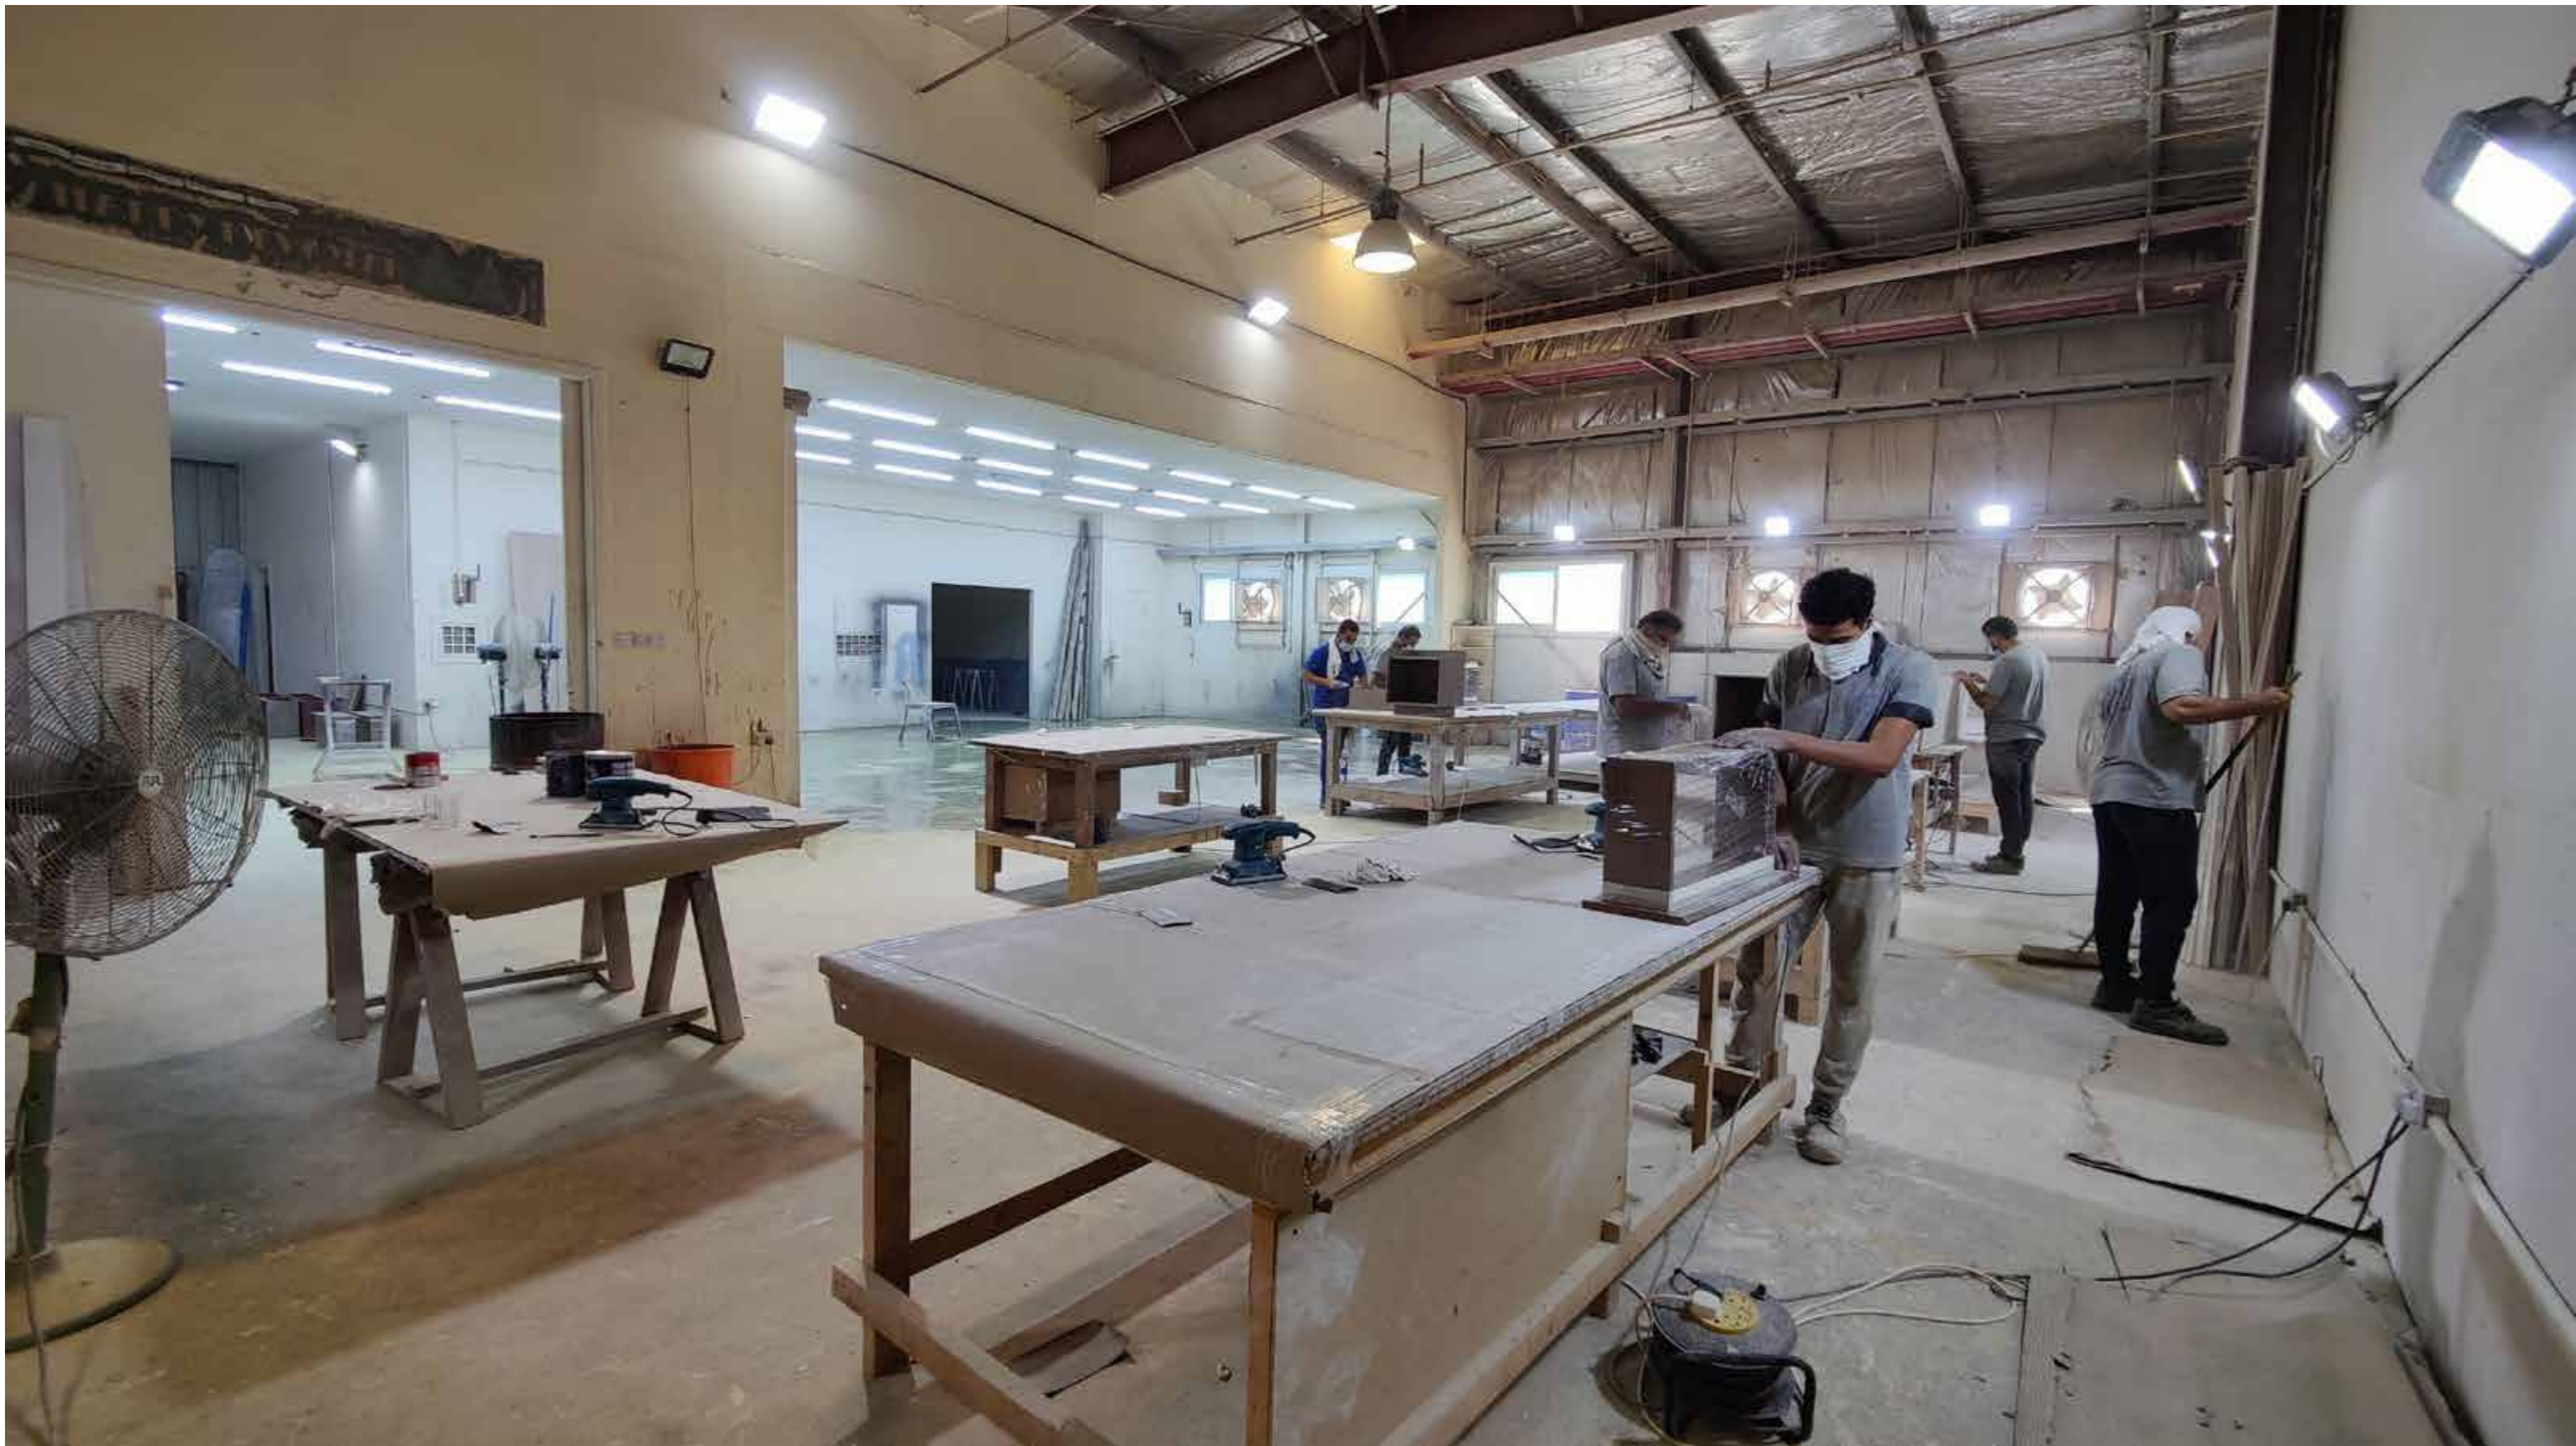

TWO STOREY FACILITY | FACTORY AREA: 62500 SQFT

PROJECTS

The image features a blurred background of several people in a meeting or workshop setting, with one person pointing at a whiteboard. In the foreground, a CNC machine is shown in operation, with a drill bit positioned over a piece of wood. The word "PROJECTS" is overlaid in large, white, bold, sans-serif capital letters in the center of the image.