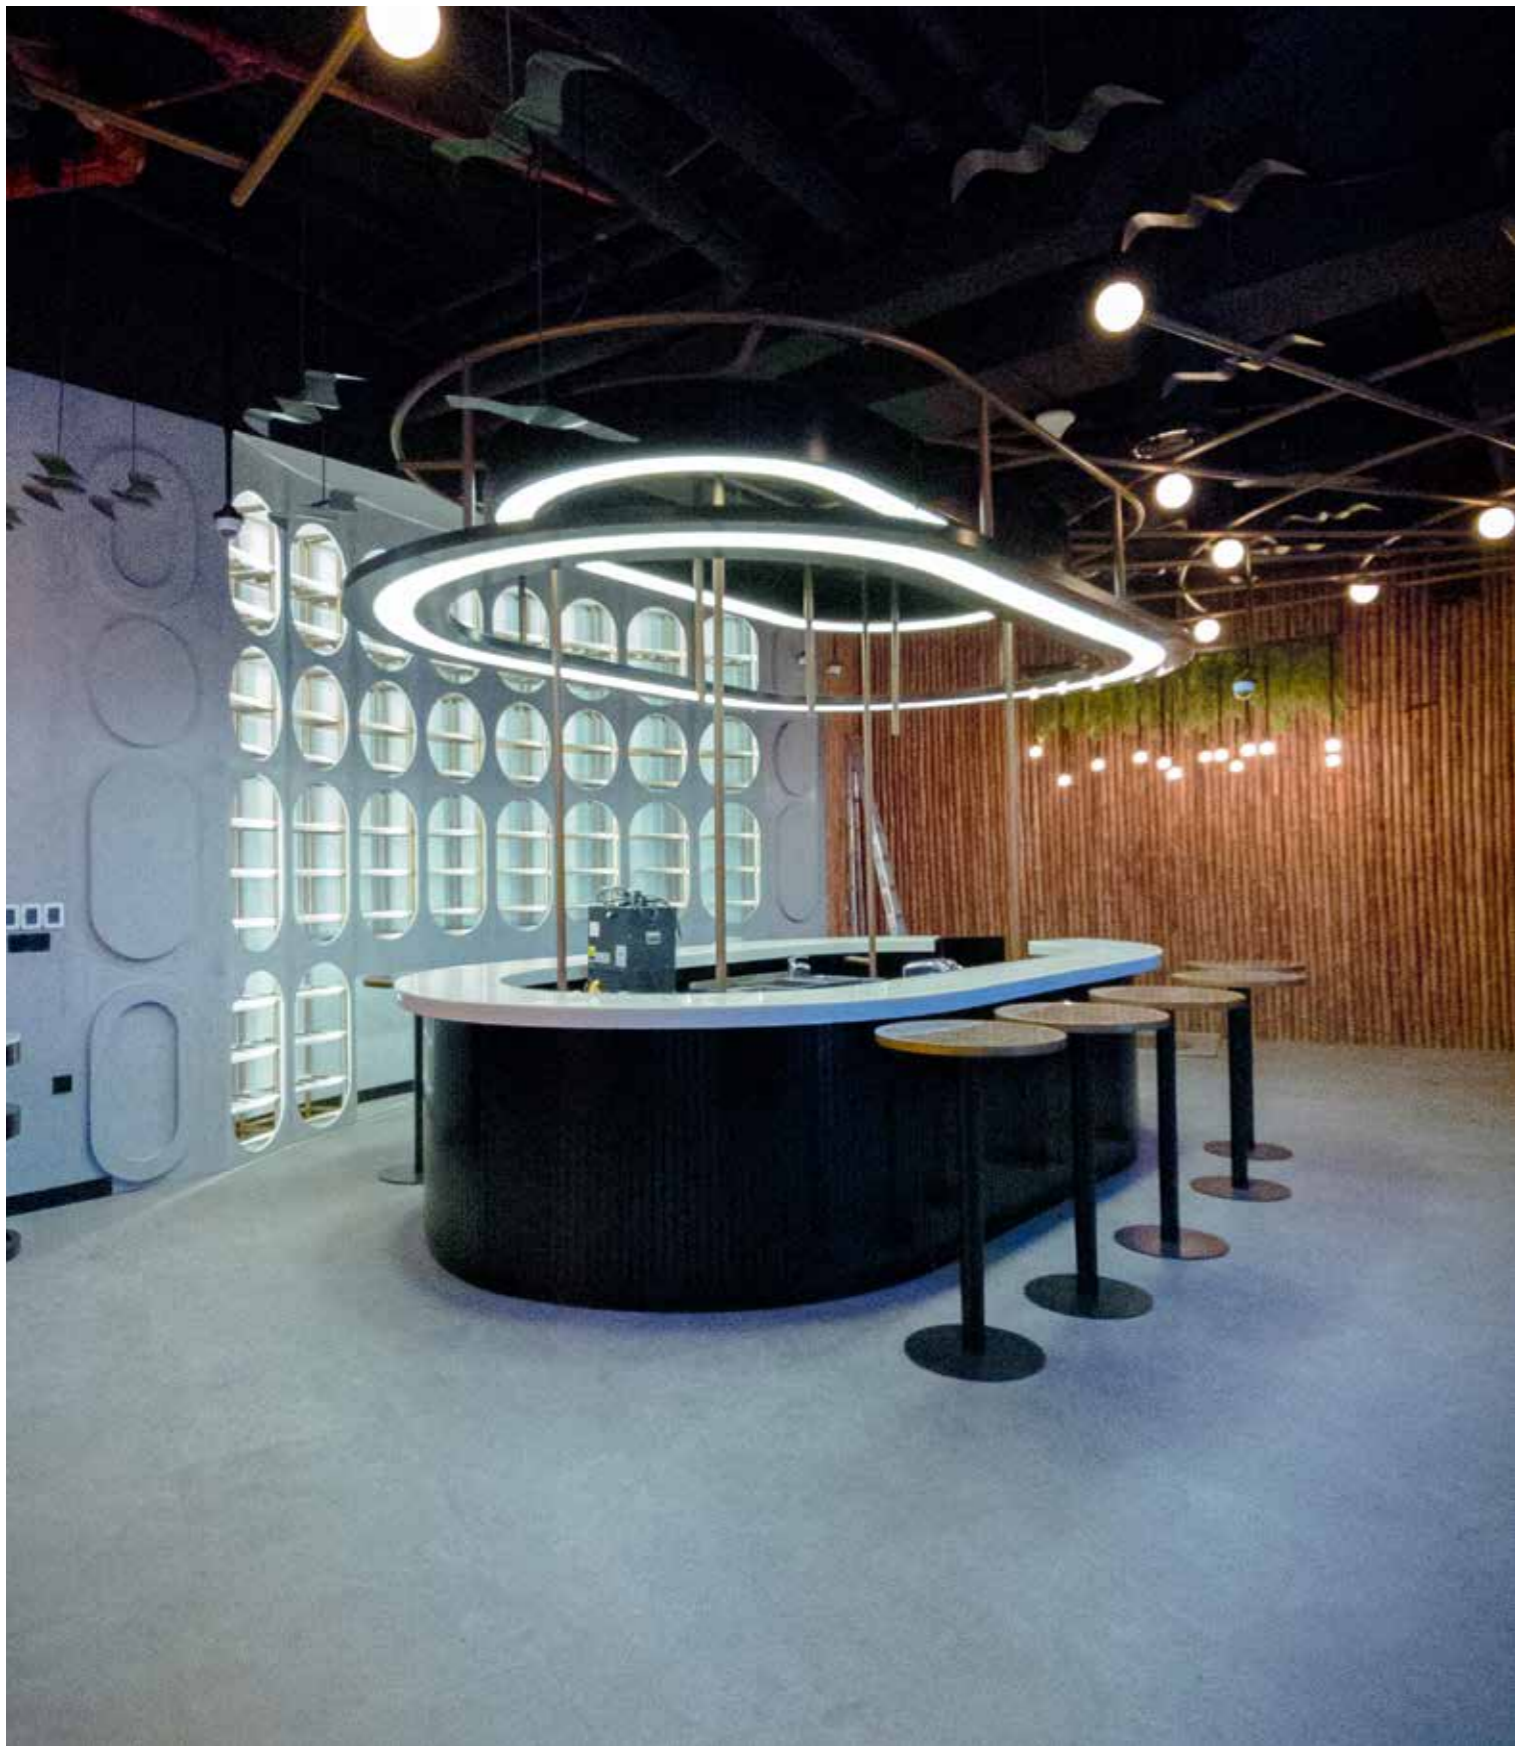

ARTE PASTRY CAFE

Dubai Mall

PHANTOM
House

800LEATHER

EXHIBITION STANDS

providing you with a bespoke, reasonable exhibition solution. With our extensive industry knowledge and our large projects, we believe we can bring the exhibition project to the next level and achieve the highest level of client service.