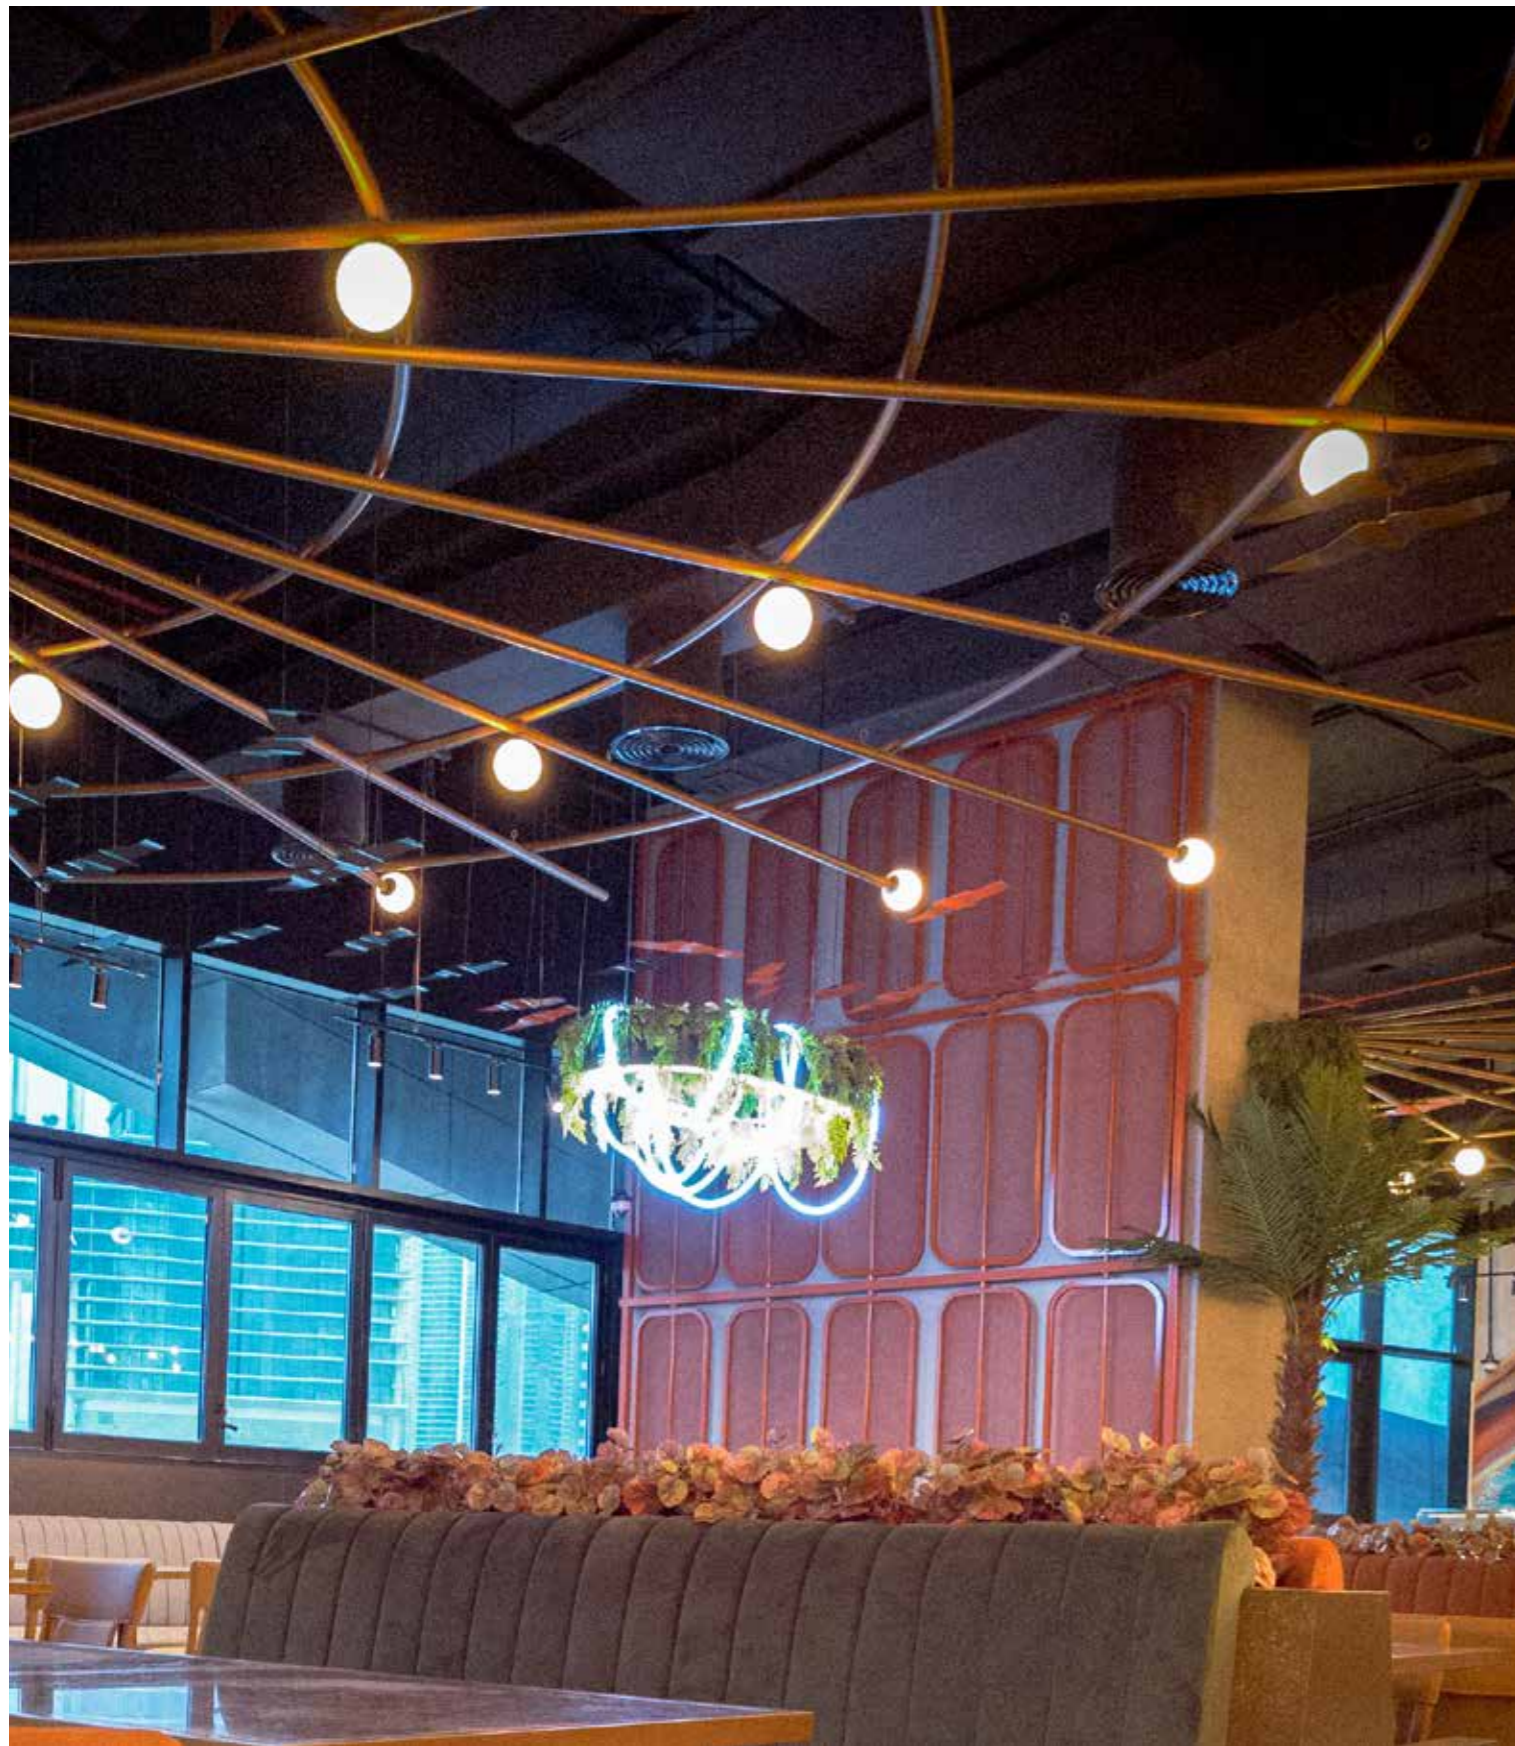

ARTE PASTRY CAFE

Dubai Mall

PHANTOM
House

800LEATHER

EXHIBITION STANDS

providing you with a bespoke, reasonable exhibition solution. With our extensive industry knowledge and our large projects, we believe we can bring the exhibition project to the next level and achieve the highest level of client service.