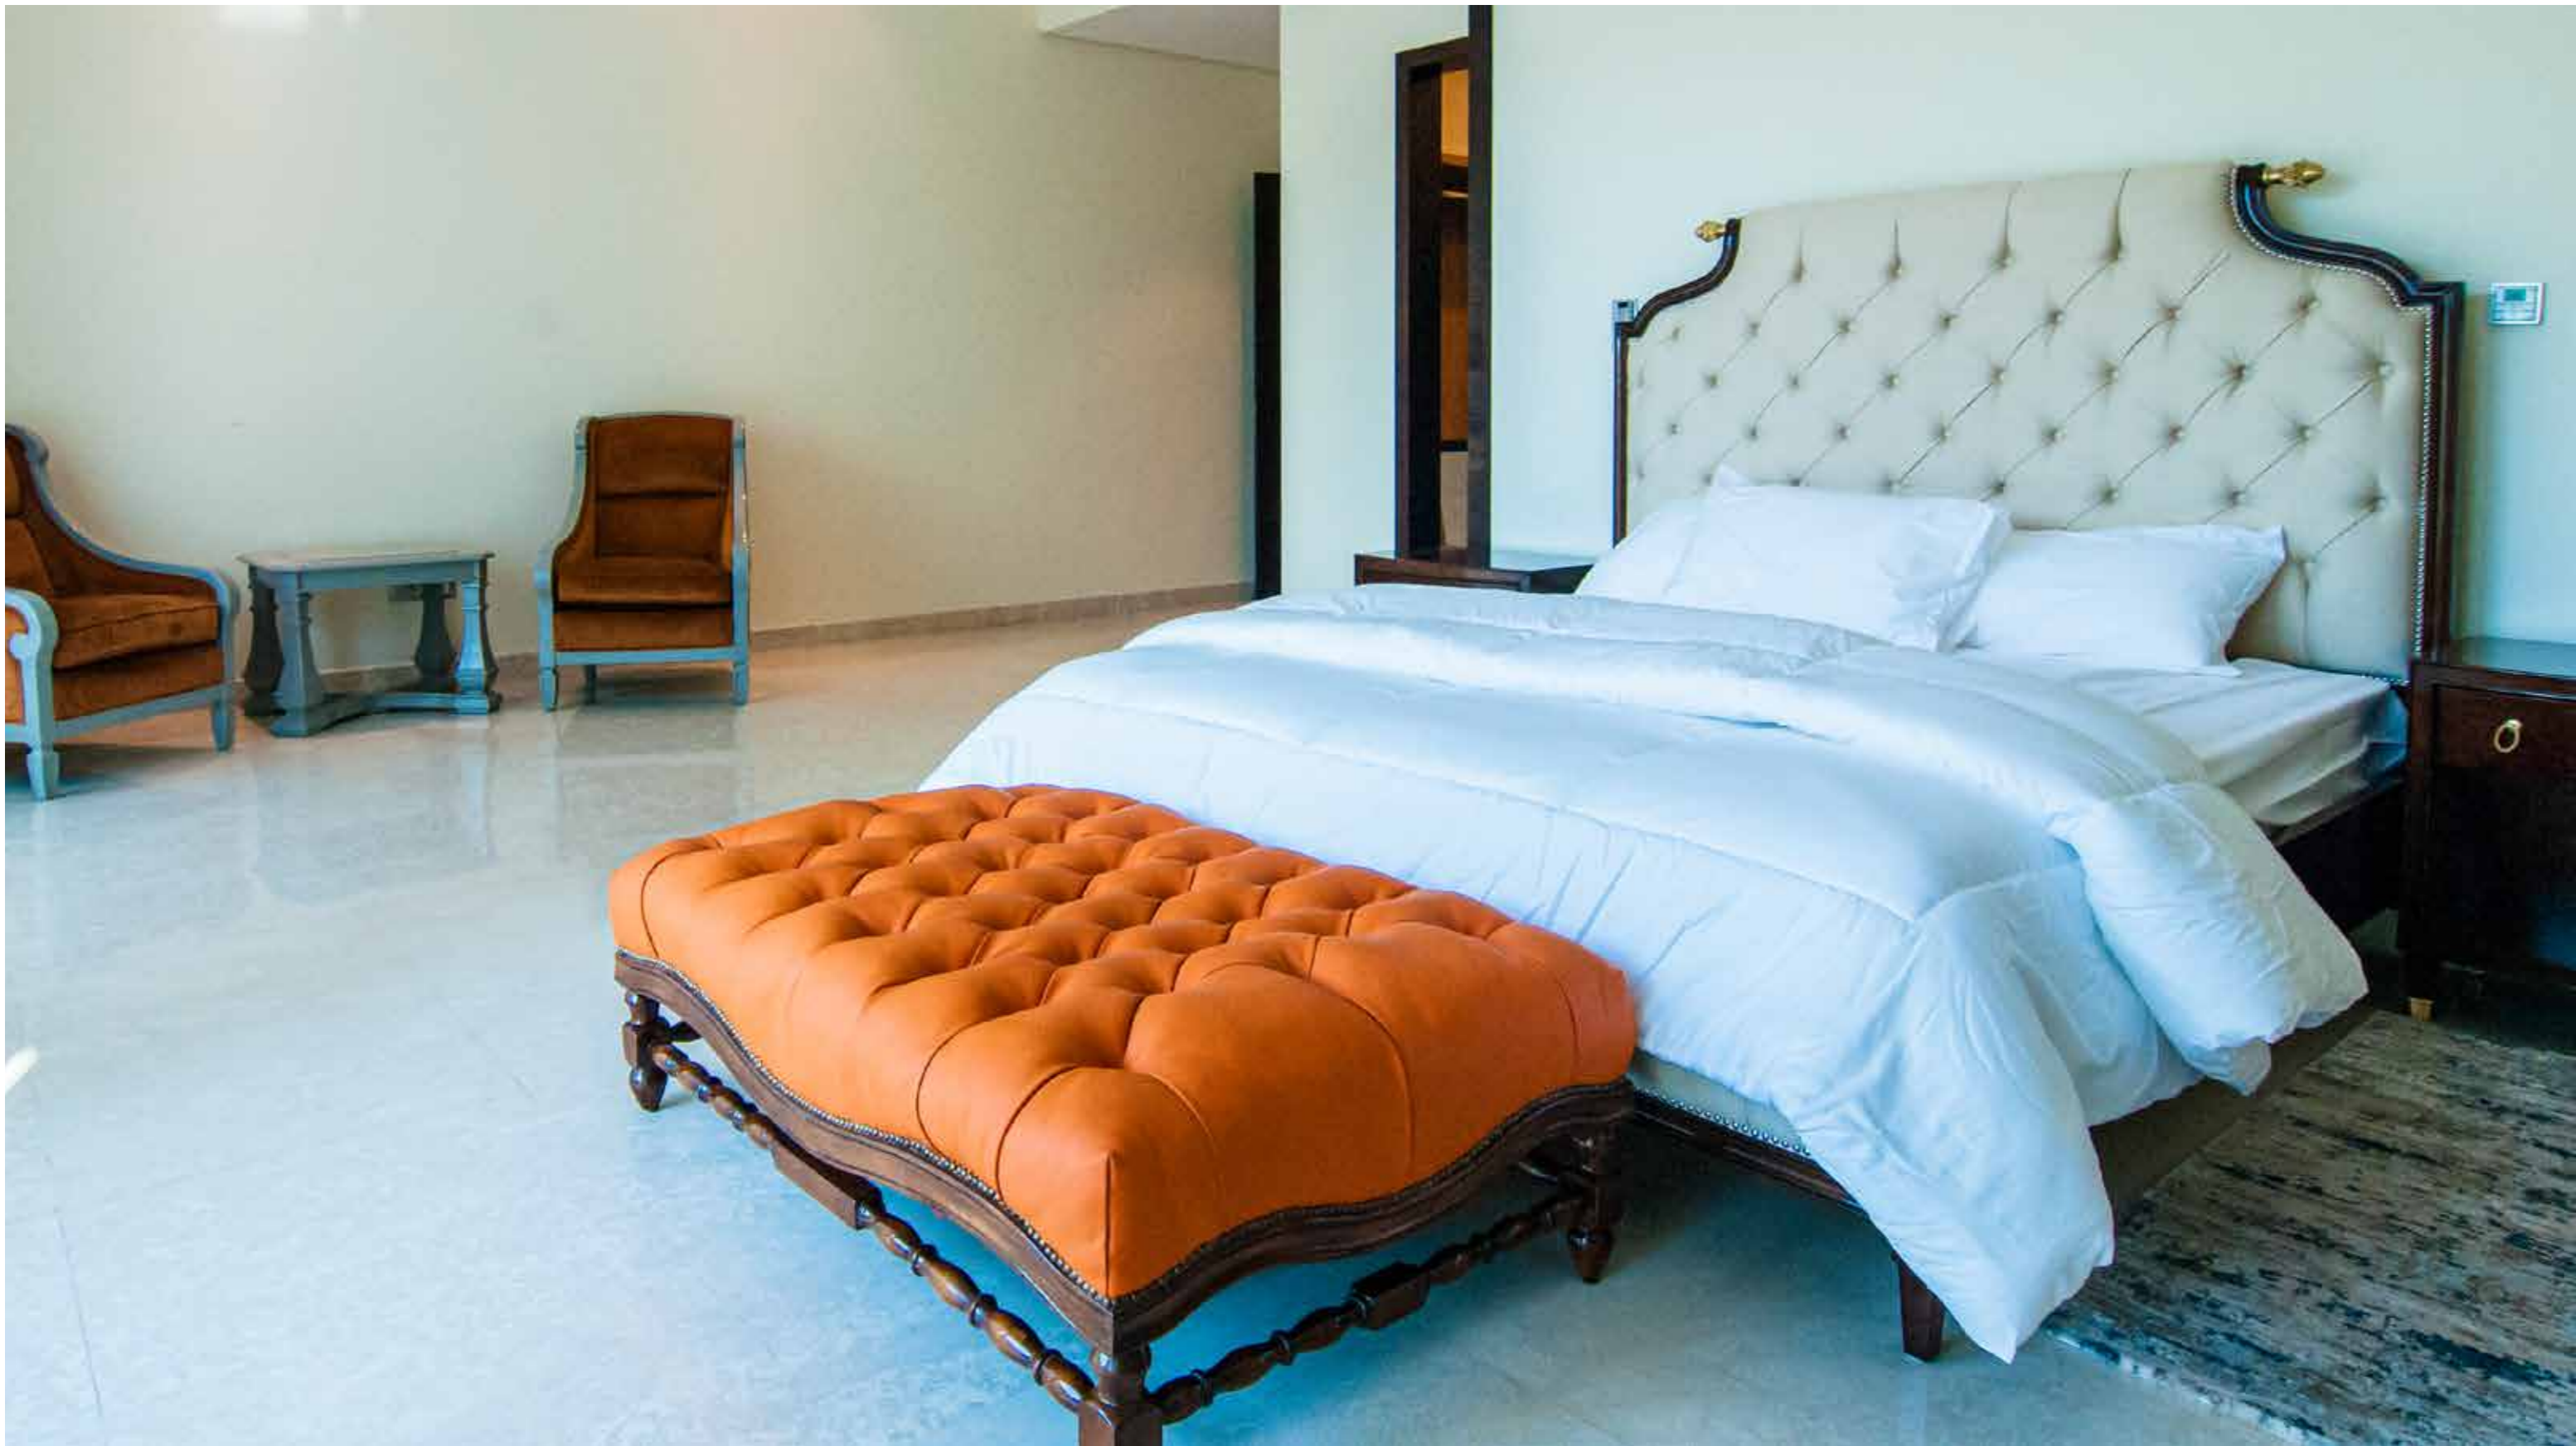

RIXOS
PALM JUMEIRAH

PRIVATE VILLA
DUBAI PEARL

A modern corporate interior featuring a large, dark wood pillar in the foreground. The background shows a bright, open-plan office space with glass walls, white walls, and several office chairs around a table. Large windows on the right side offer a view of a city skyline. The lighting is a mix of natural light from the windows and modern, minimalist pendant lights.