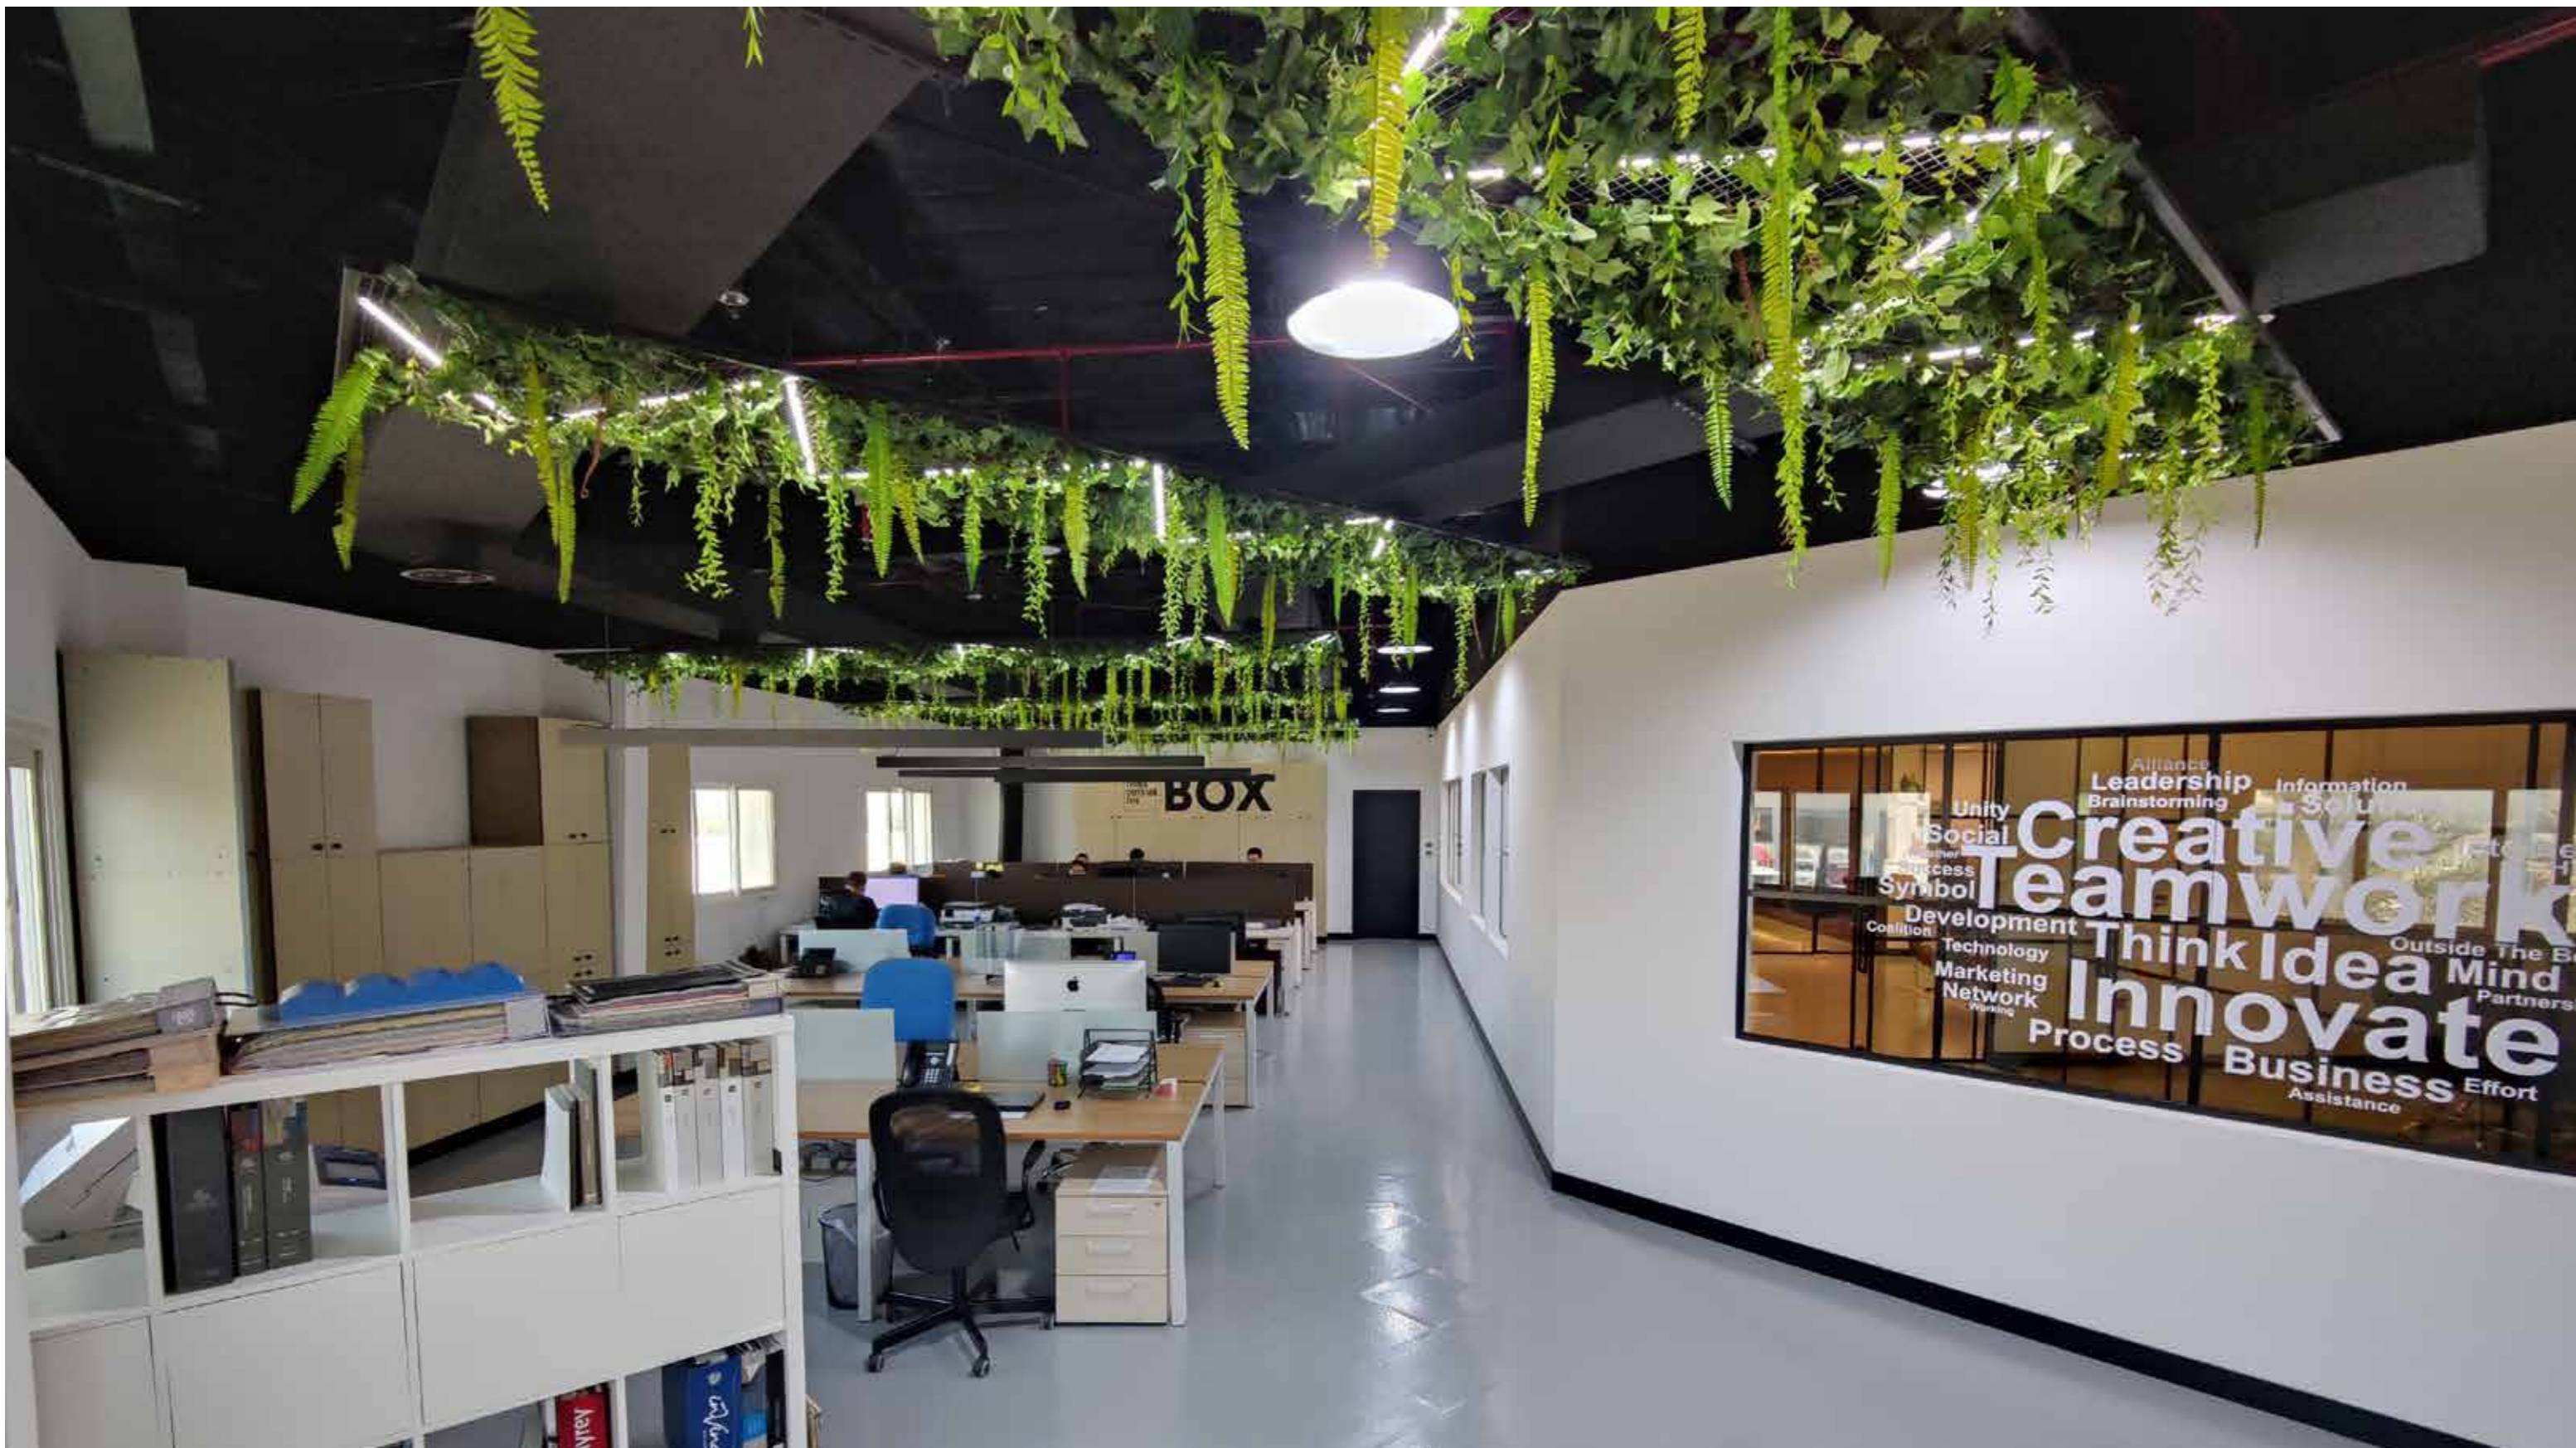

A modern lounge area with a pool table, bookshelves, and seating. The room features a dark wood pool table in the background, a large black leather sofa on the left, and a long wall of black bookshelves on the right. The floor is light-colored wood, and the ceiling has recessed lighting. The text "OUR FACILITES" is overlaid in the center.

OUR FACILITES

WORKSHOP

A person wearing a plaid shirt and safety glasses is using a red power router to shape a piece of wood on a workbench. The word "WORKSHOP" is overlaid in large white letters. The background shows a busy workshop with various tools and equipment.

TWO STOREY FACILITY | FACTORY AREA: 62500 SQFT

PROJECTS

The image features a blurred background of several people in a meeting or workshop setting, with one person pointing at a whiteboard. In the foreground, a CNC machine is shown in operation, with a drill bit positioned over a piece of wood. The word "PROJECTS" is overlaid in large, white, bold, sans-serif capital letters in the center of the image.