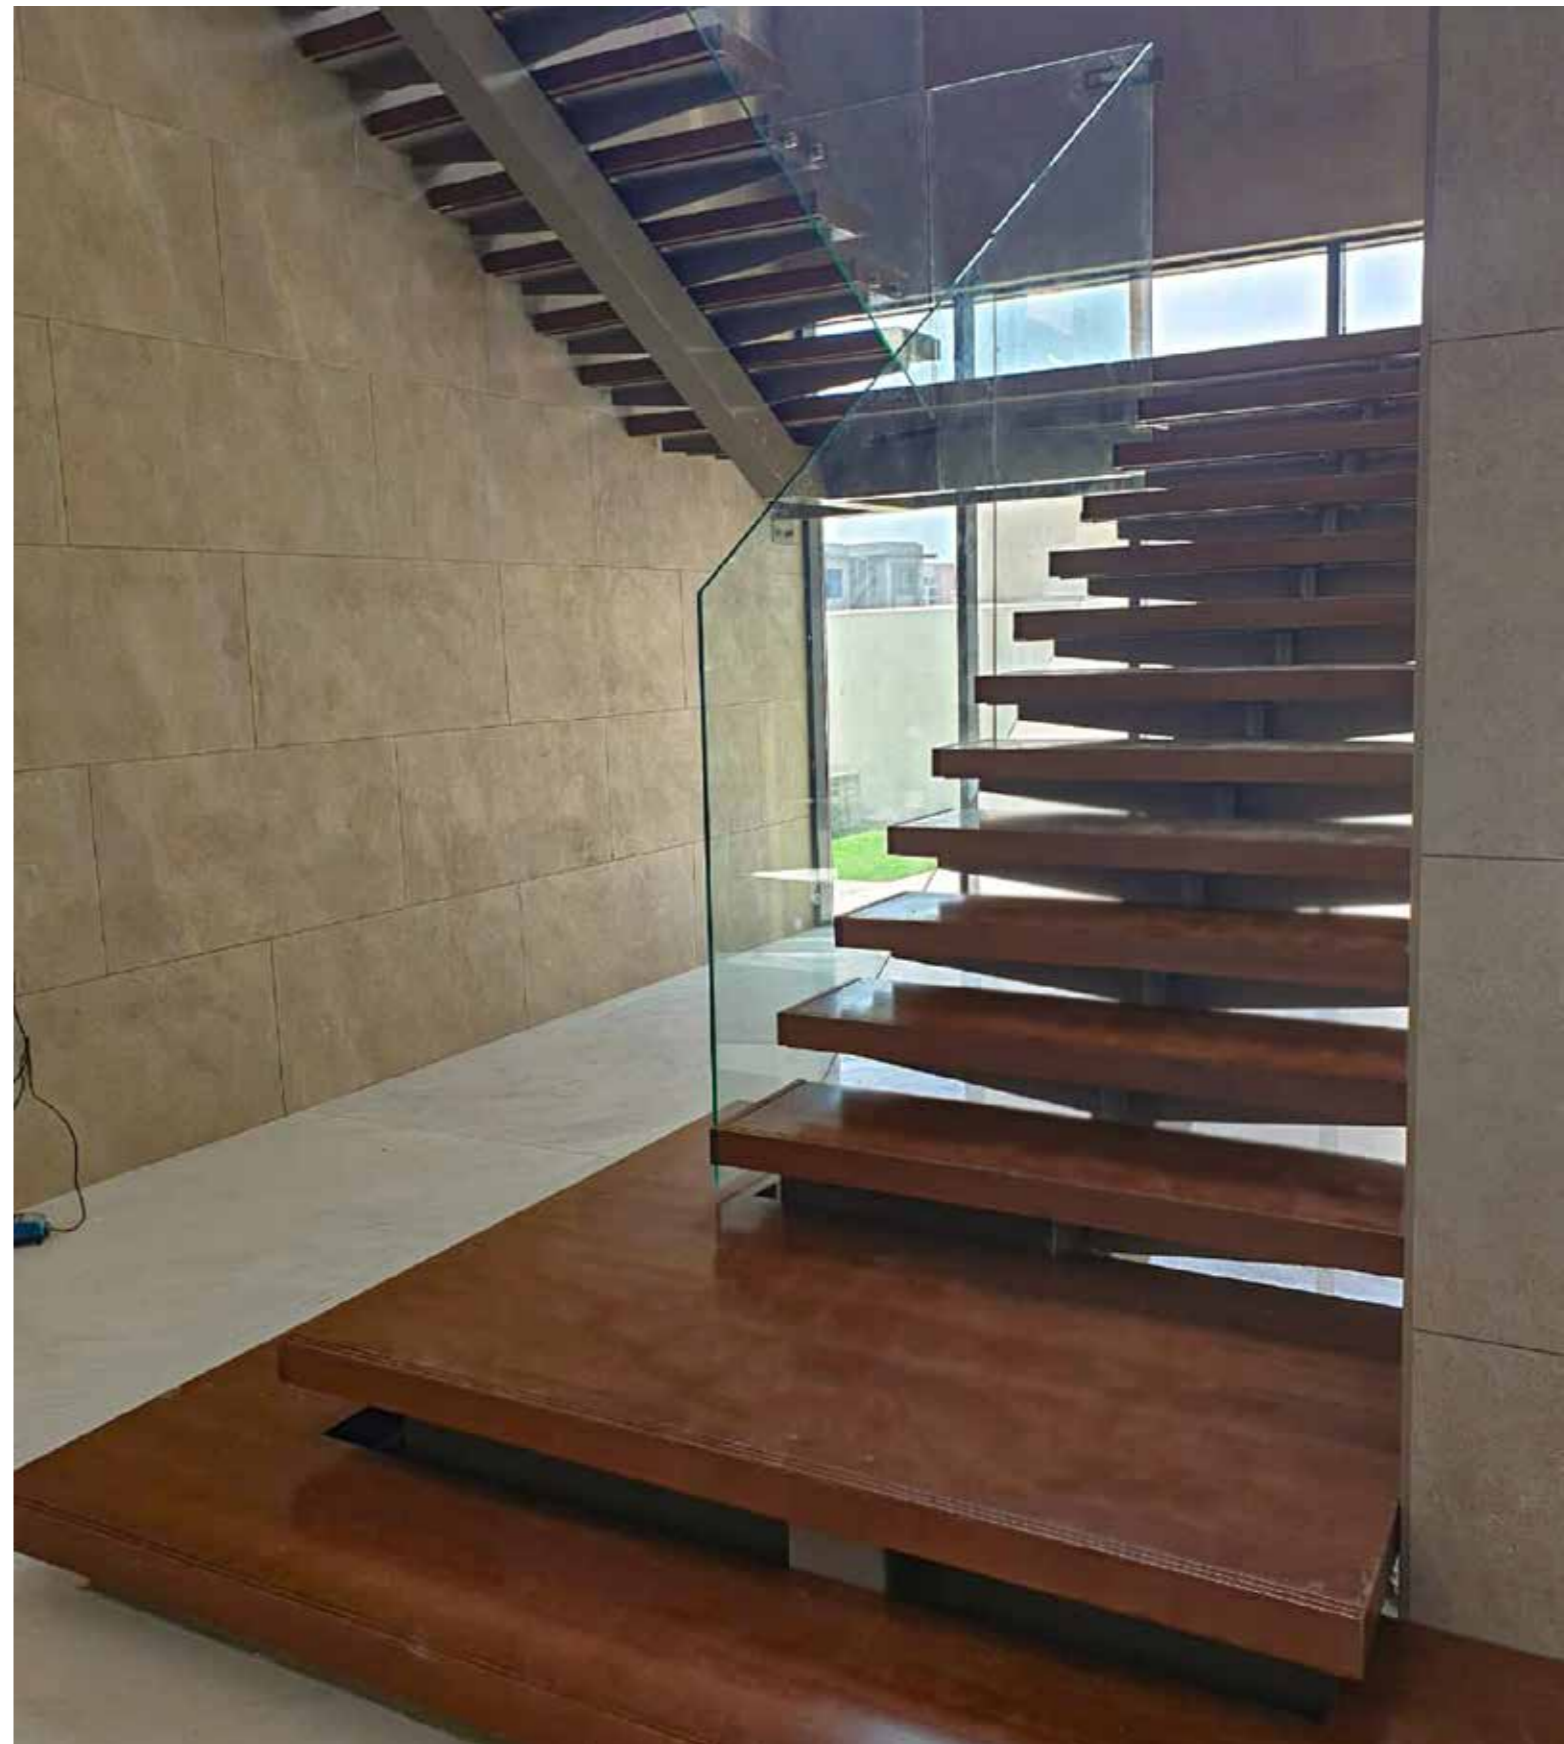

RIXOS
PALM JUMEIRAH

PRIVATE VILLA
DUBAI PEARL

A modern corporate interior featuring a large, dark wood pillar in the foreground. The background shows a bright, open-plan office space with glass walls, white walls, and several office chairs around a table. Large windows on the right side offer a view of a city skyline. The lighting is a mix of natural light from the windows and modern, minimalist pendant lights.