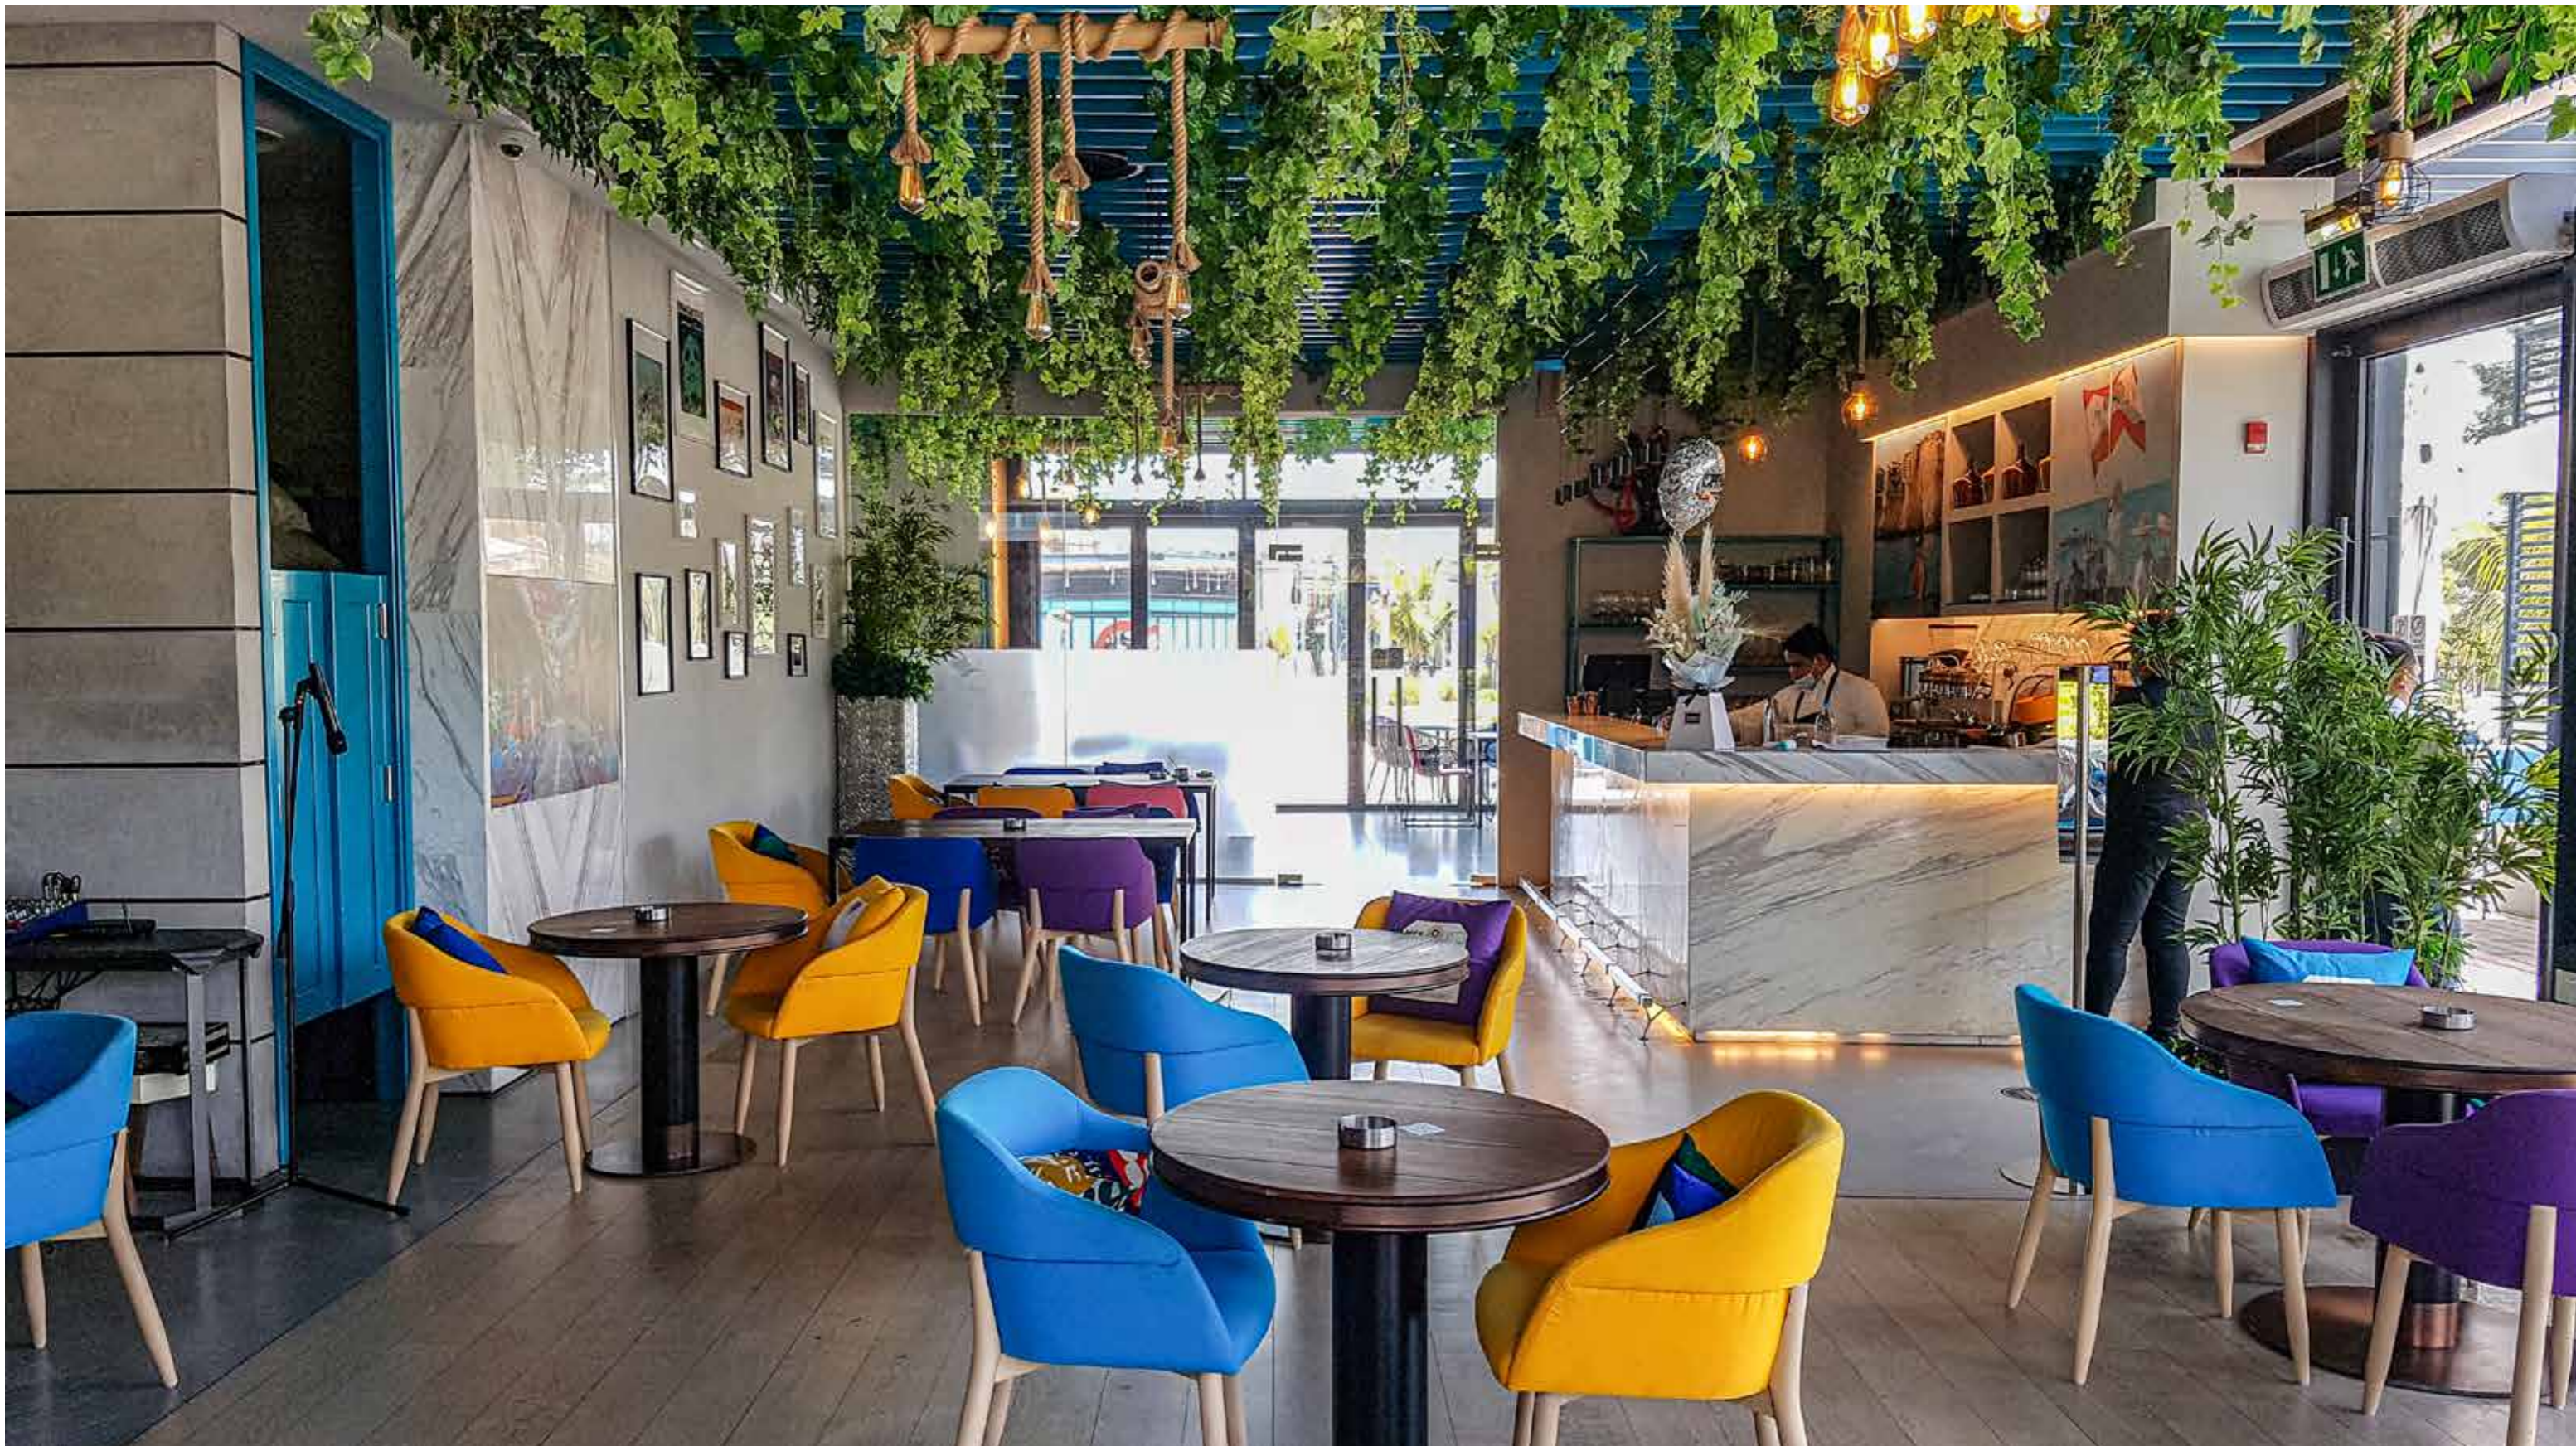

F L O A T
D U B A I

BEIRUT Boy
LEBANESE CUISINE *and more*

BEIRUT BOY

LEBANESE CUISINE and more

HEALTHY HABITS & CO

ARTE PASTRY CAFE

Production City

Arte