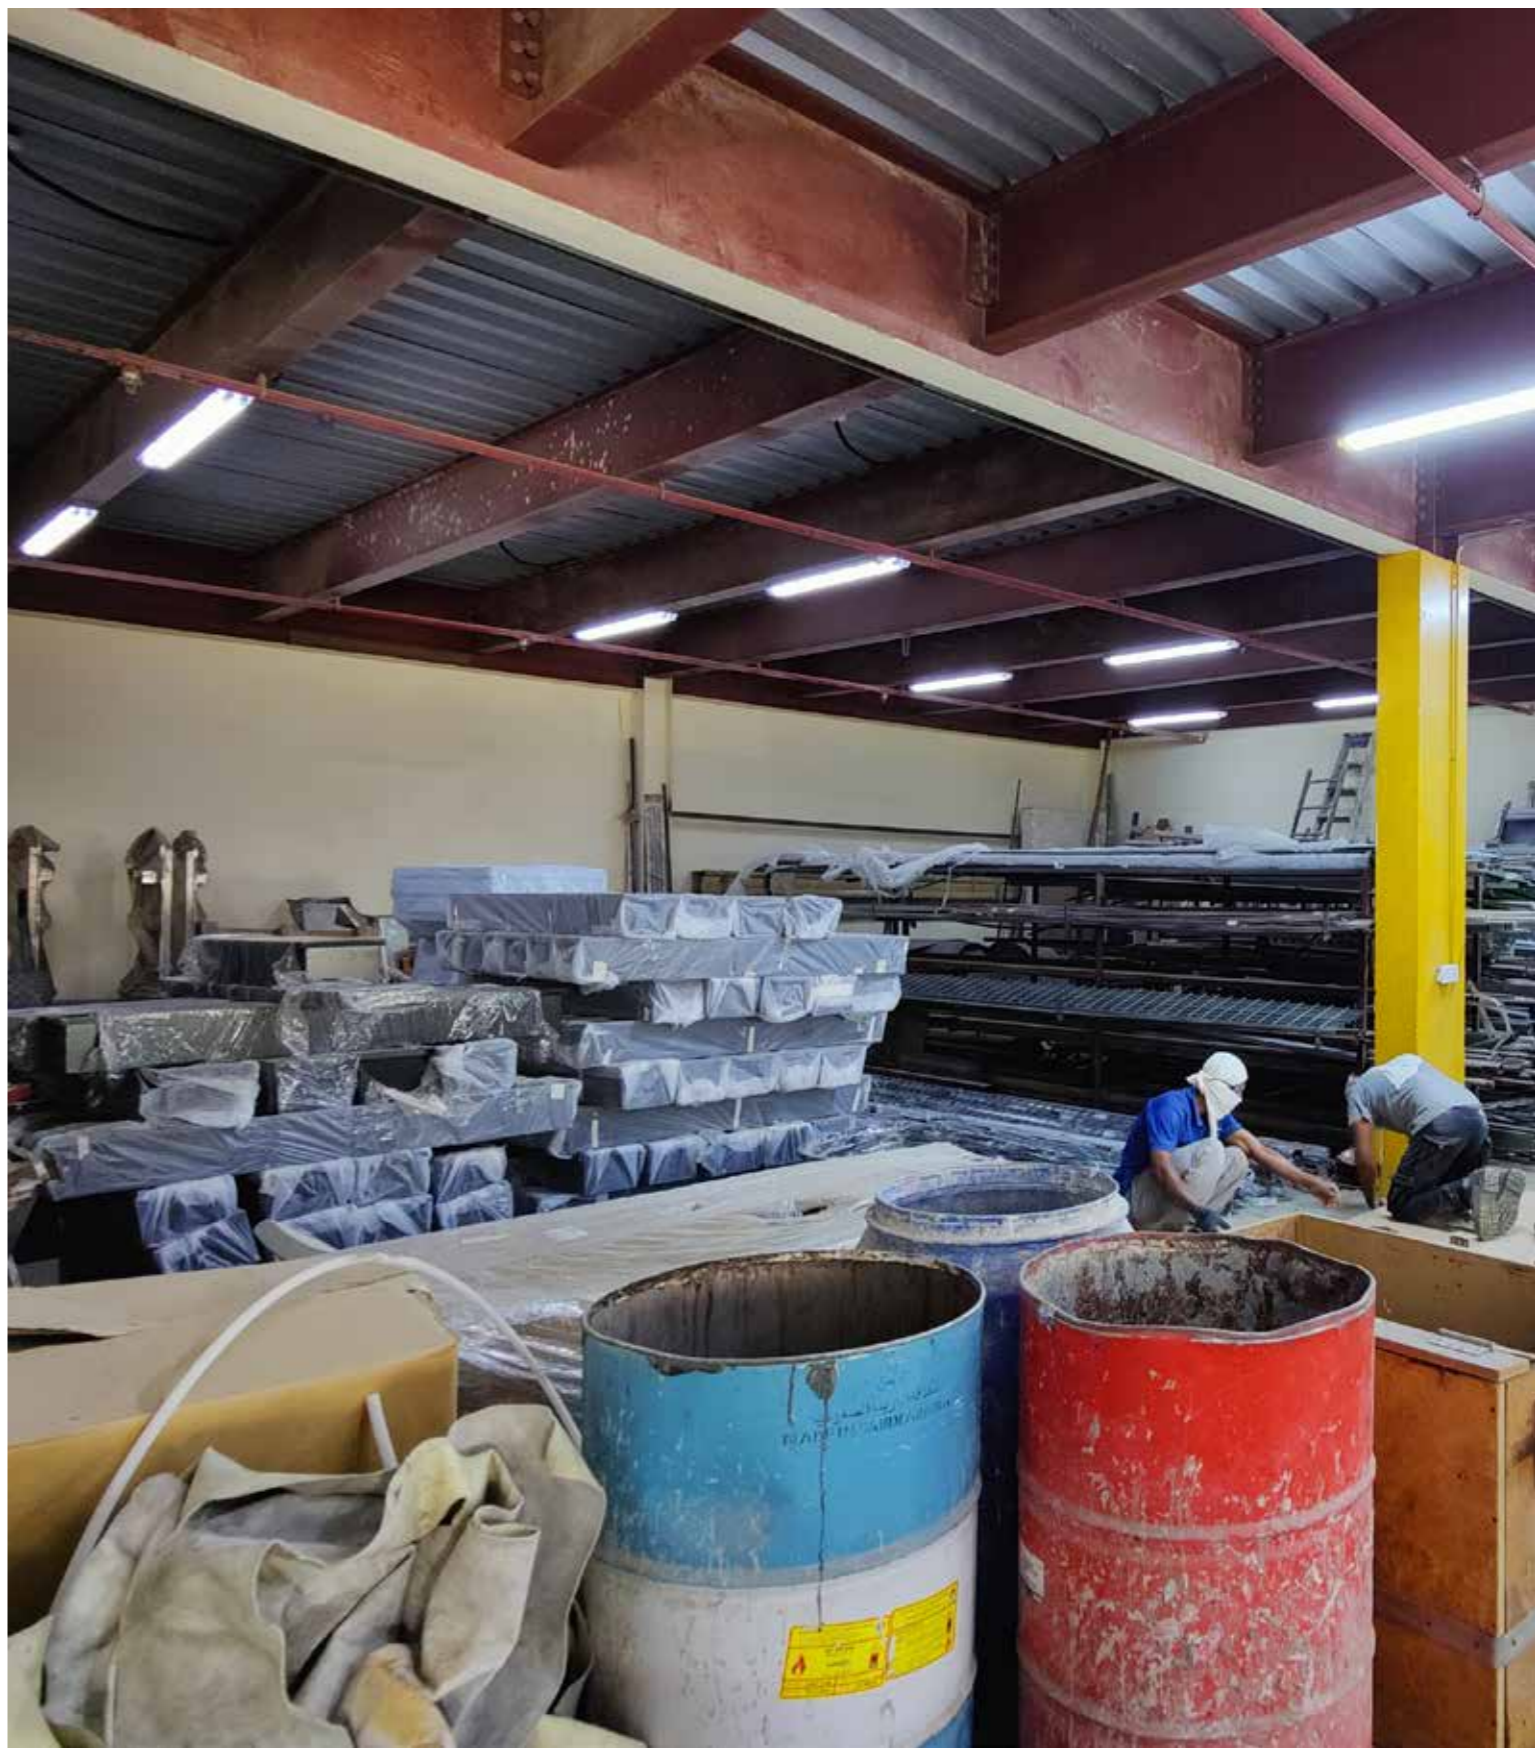

TWO STOREY FACILITY | FACTORY AREA: 62500 SQFT

PROJECTS

The image features a blurred background of several people in a meeting or workshop setting, with one person pointing at a whiteboard. In the foreground, a CNC machine is shown in operation, with a drill bit positioned over a piece of wood. The word "PROJECTS" is overlaid in large, white, bold, sans-serif capital letters in the center of the image.