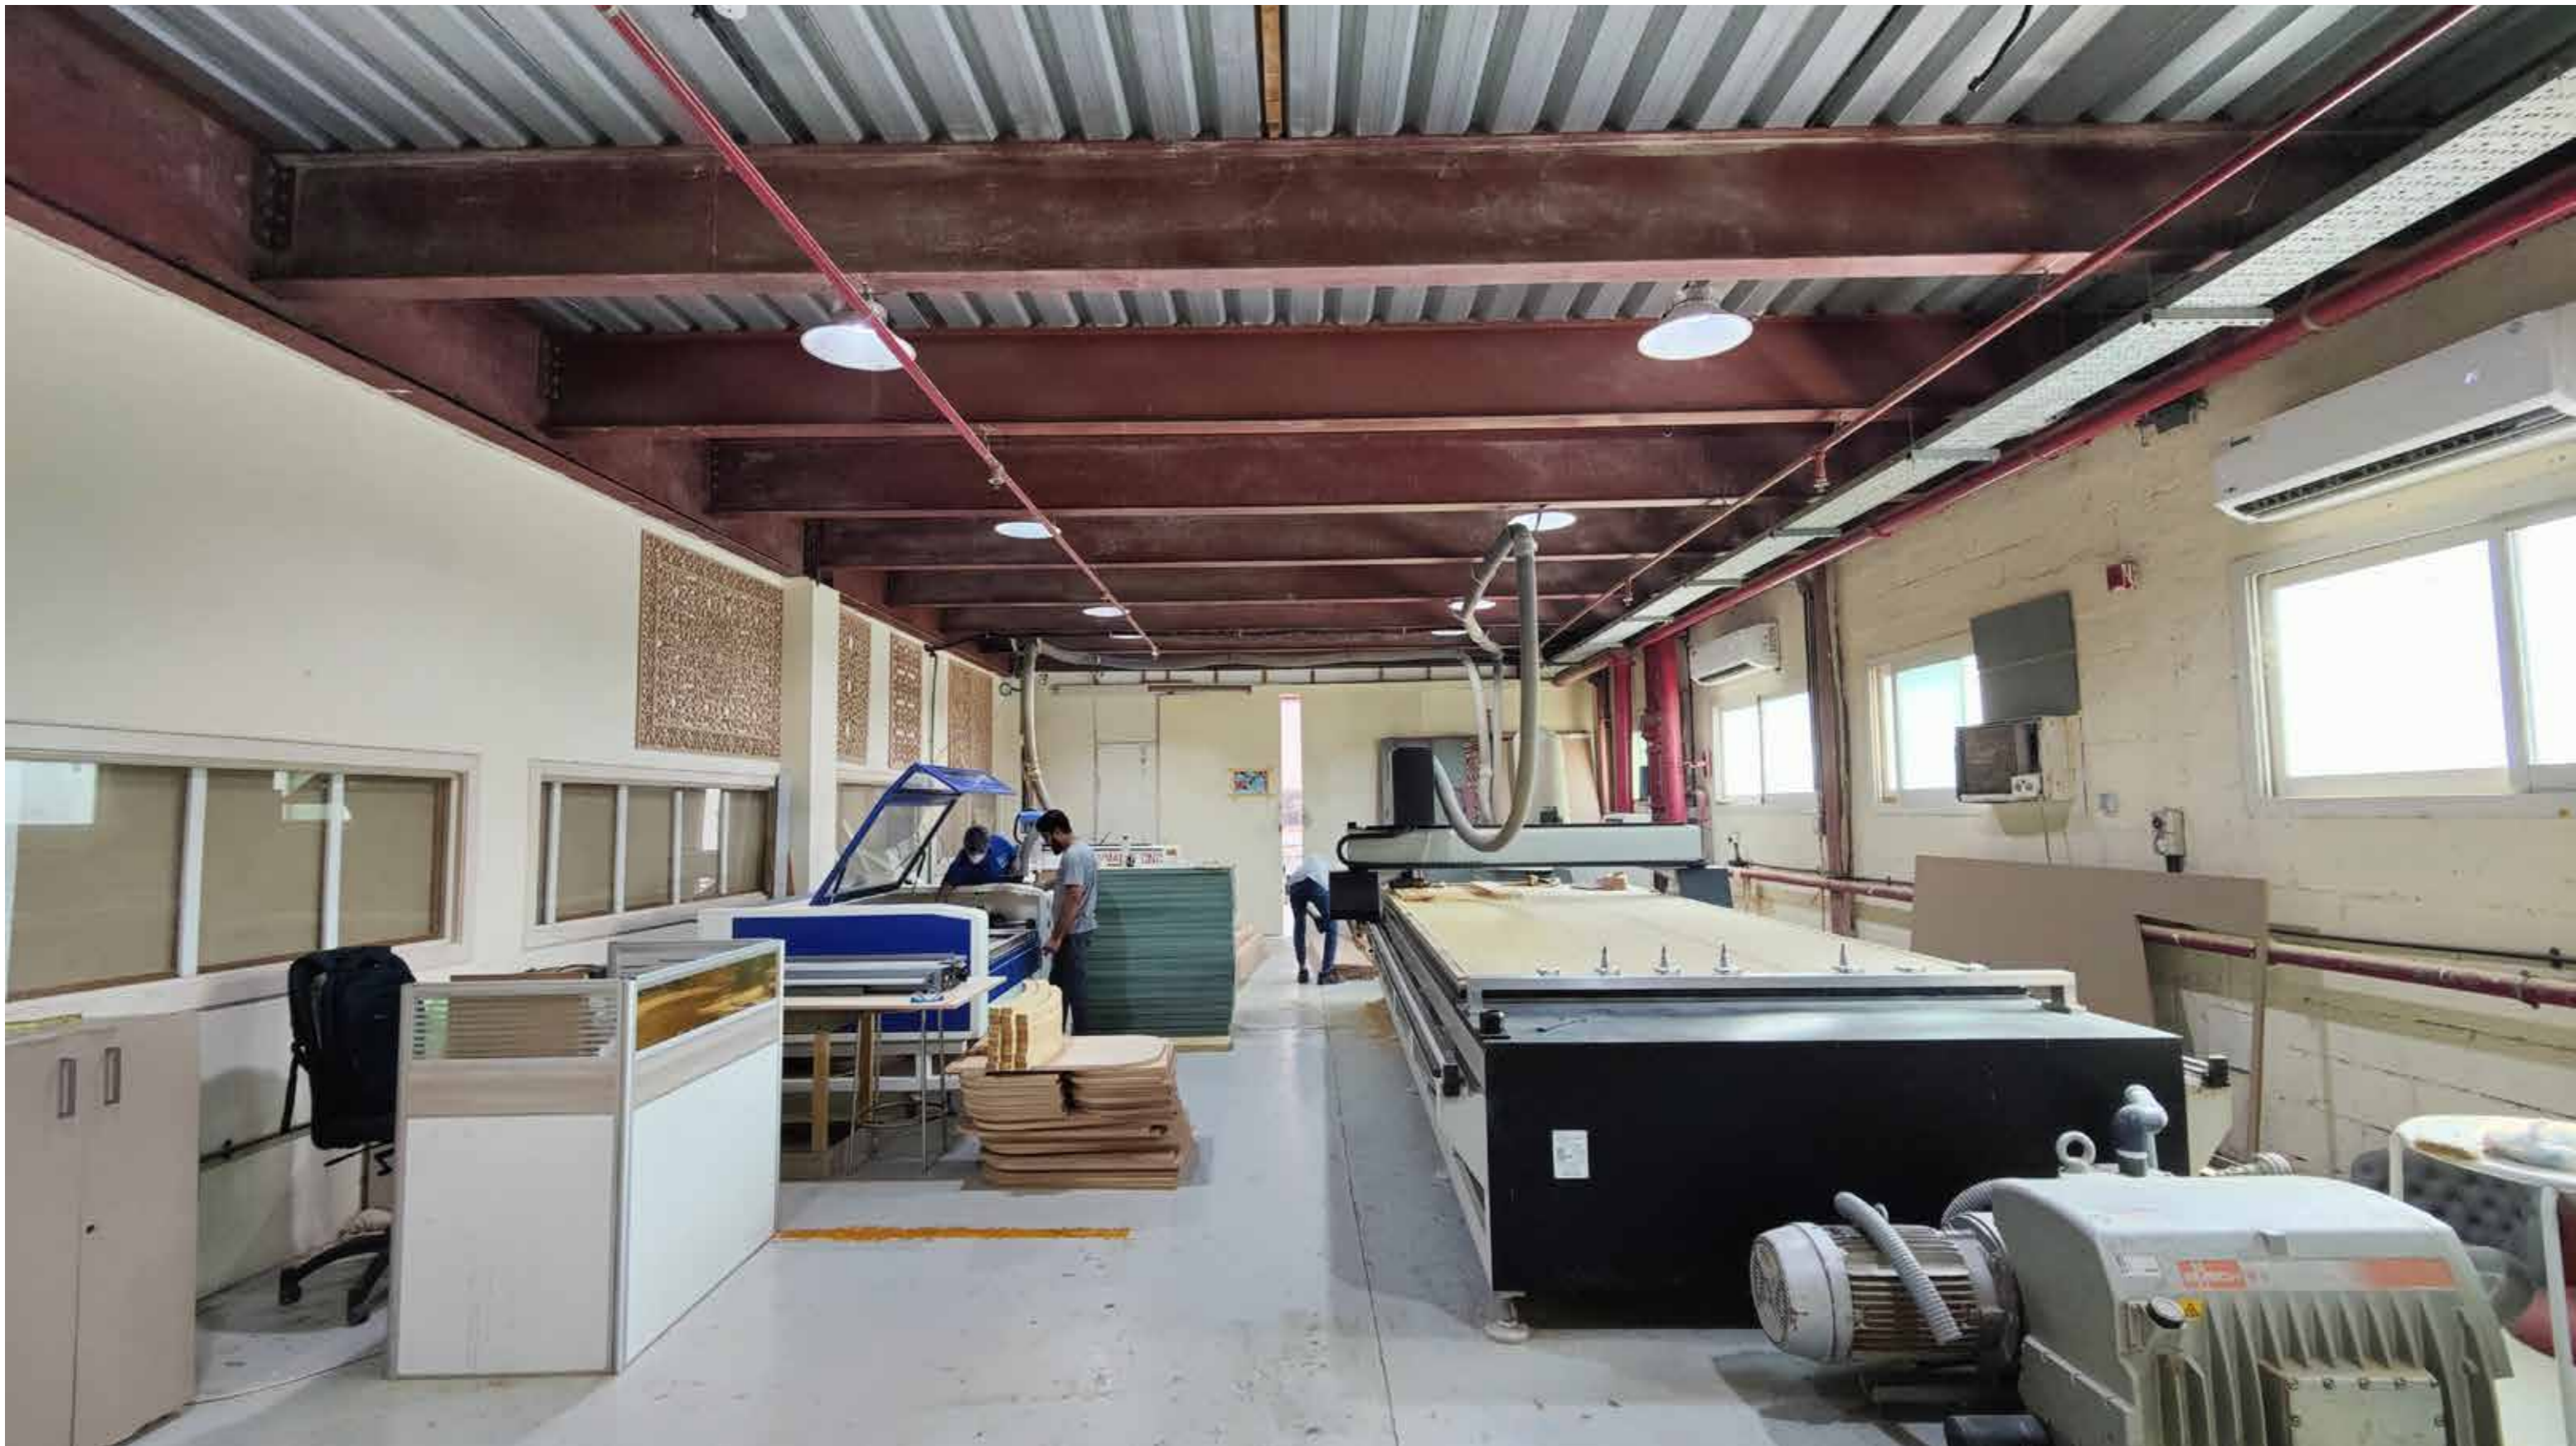

OUR FACILITES

WORKSHOP

A person wearing a plaid shirt and safety glasses is using a red power router to shape a piece of wood on a workbench. The word "WORKSHOP" is overlaid in large white letters. The background shows a busy workshop with various tools and equipment.

TWO STOREY FACILITY | FACTORY AREA: 62500 SQFT

PROJECTS

The image features a blurred background of several people in a meeting or workshop setting, with one person pointing at a whiteboard. In the foreground, a CNC machine is shown in operation, with a drill bit positioned over a piece of wood. The word "PROJECTS" is overlaid in large, white, bold, sans-serif capital letters in the center of the image.