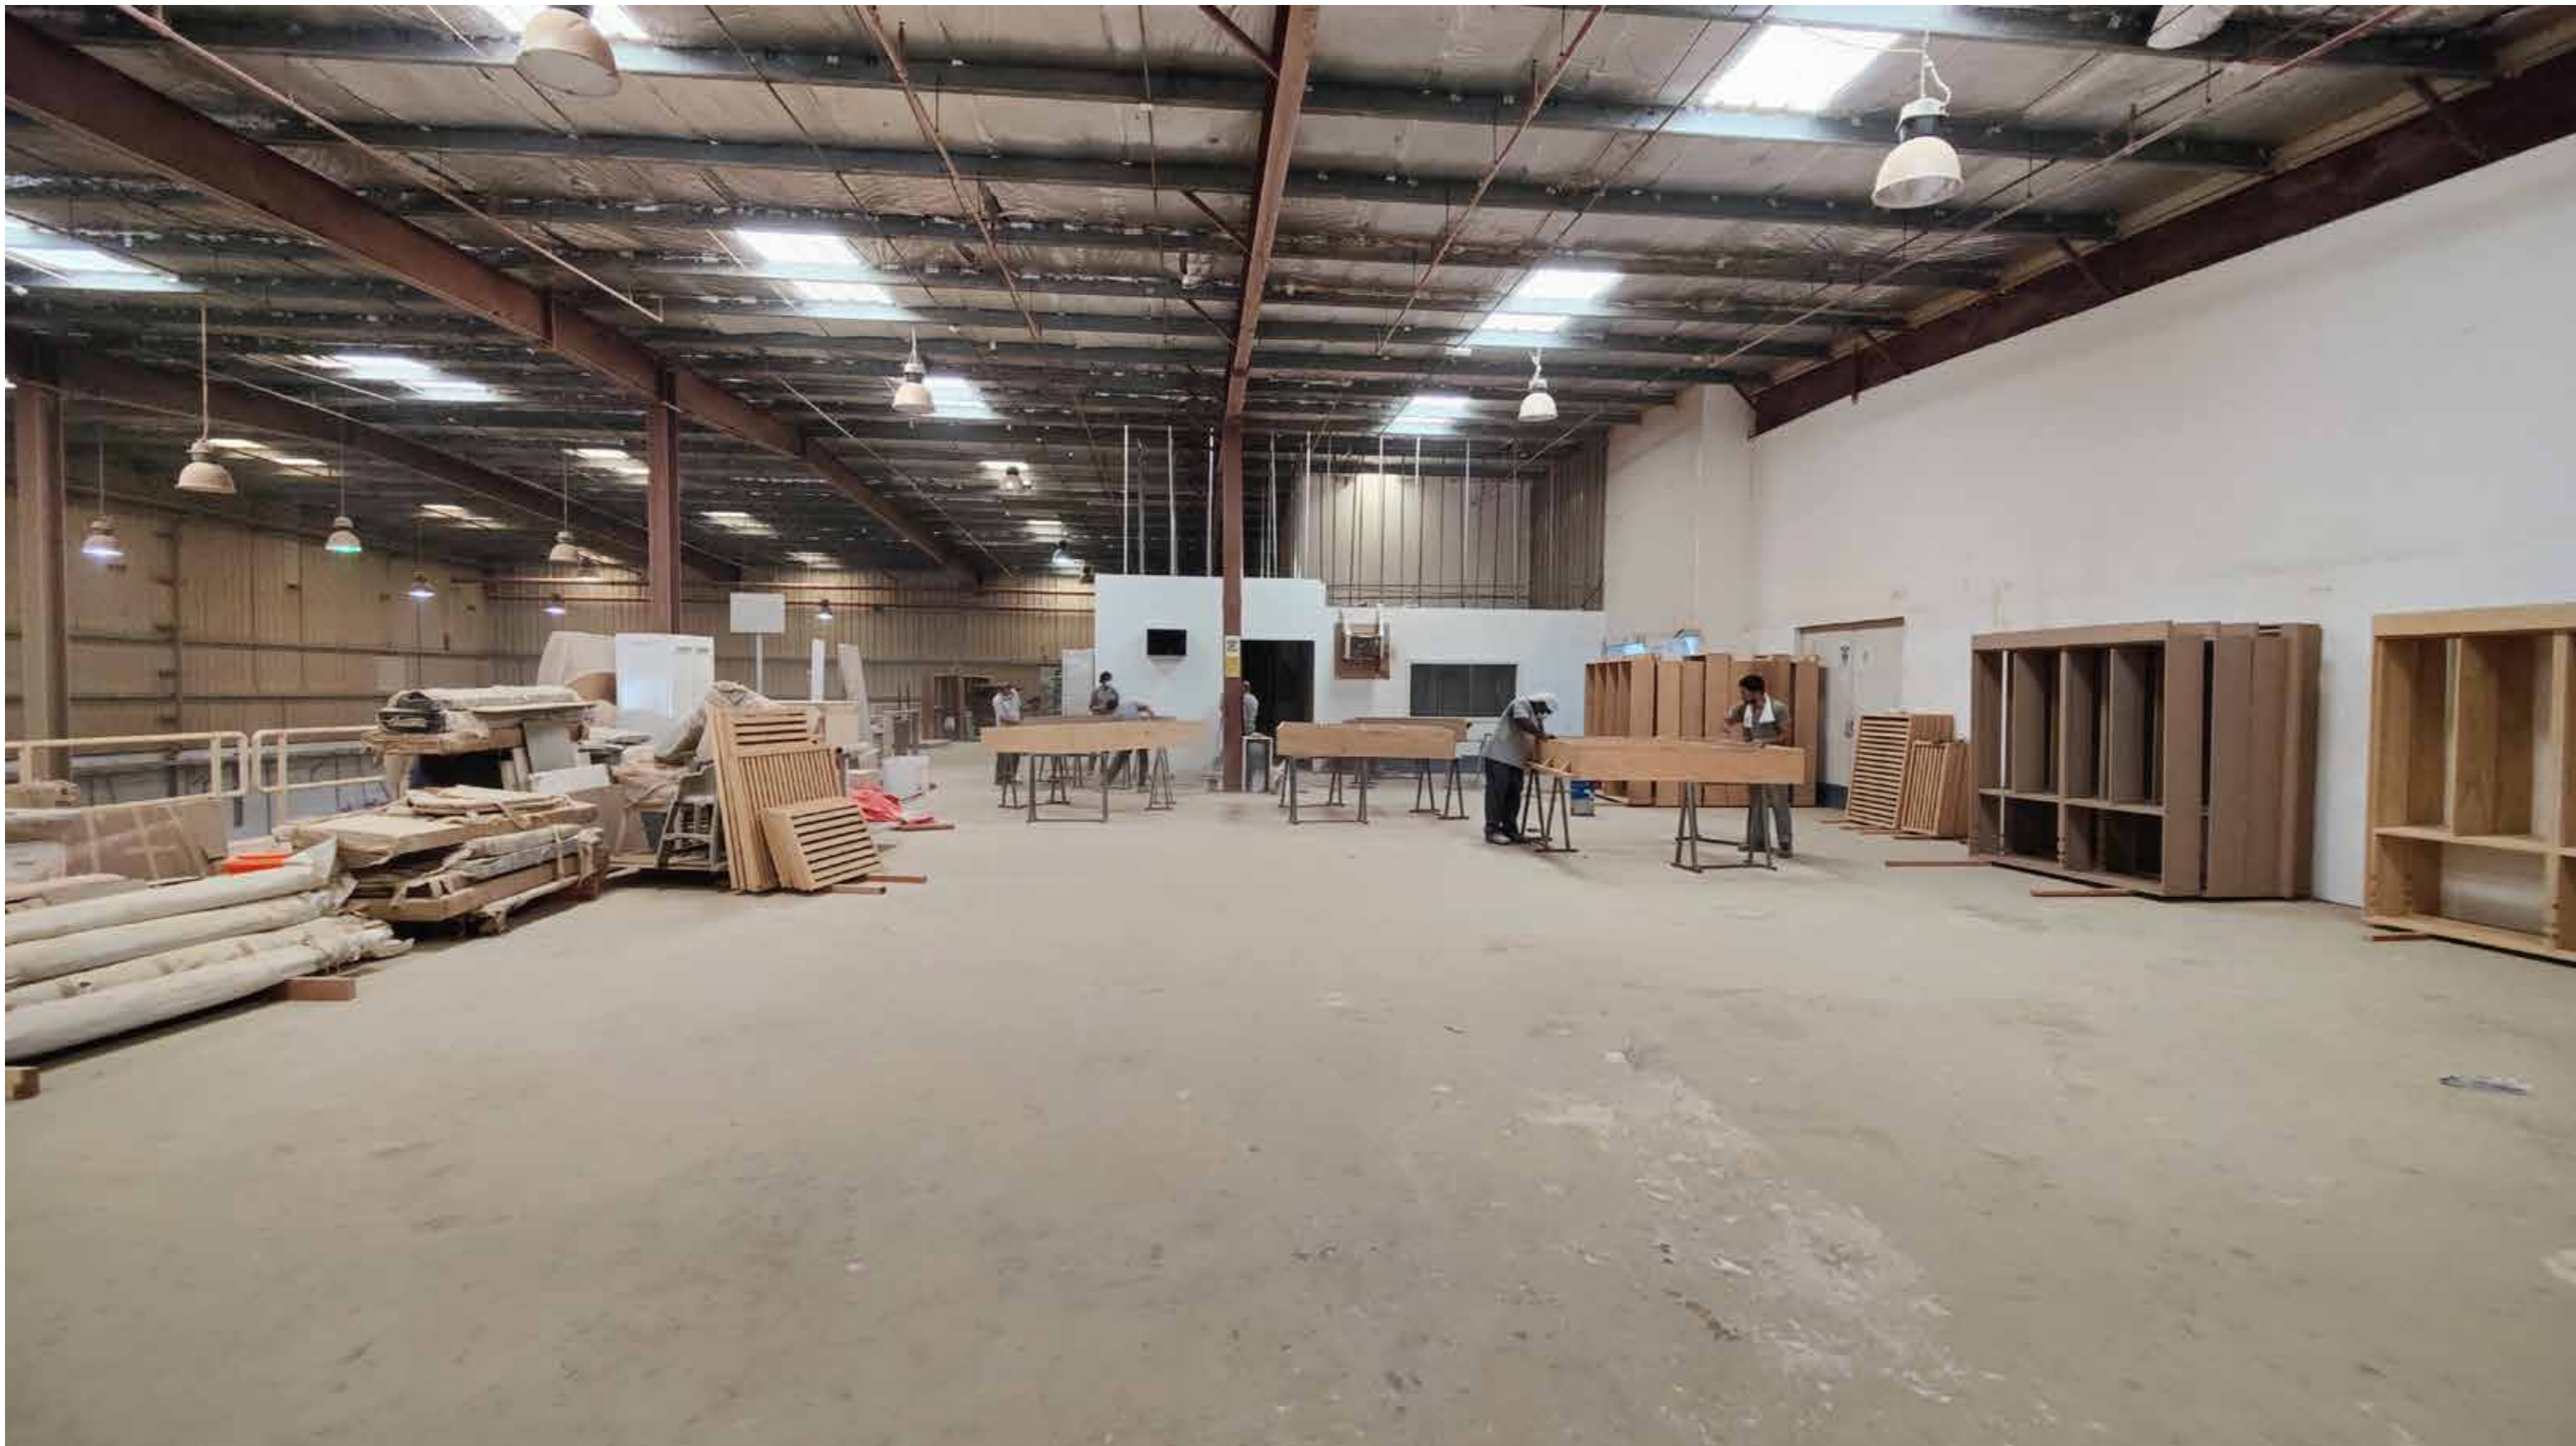

TWO STOREY FACILITY | FACTORY AREA: 62500 SQFT

PROJECTS

The image features a blurred background of several people in a meeting or workshop setting, with one person pointing at a whiteboard. In the foreground, a CNC machine is shown in operation, with a drill bit positioned over a piece of wood. The word "PROJECTS" is overlaid in large, white, bold, sans-serif capital letters in the center of the image.