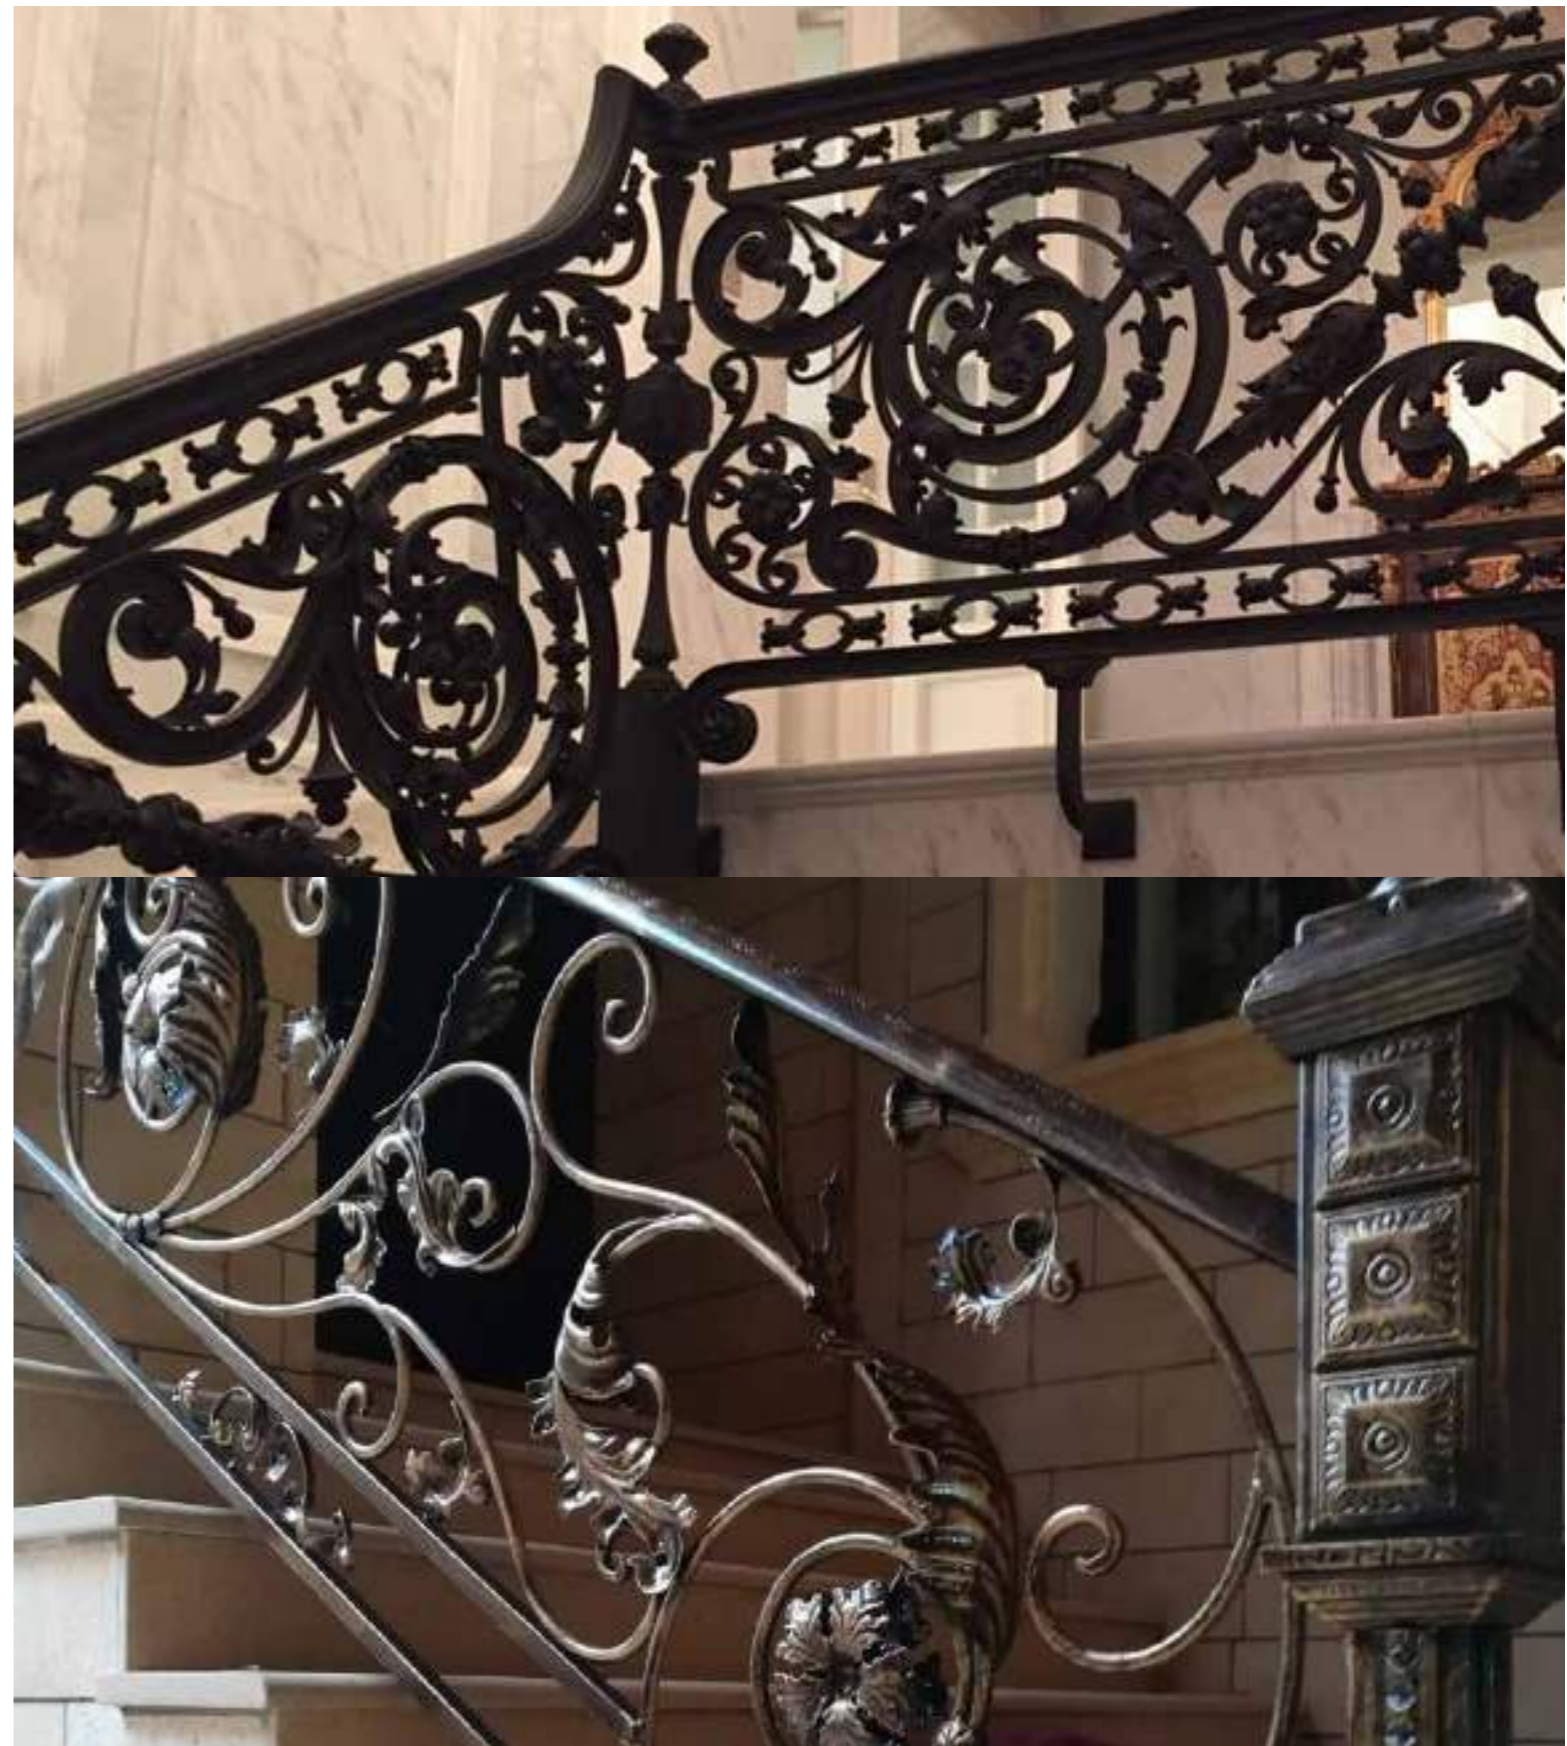

WROUGHT
IRON