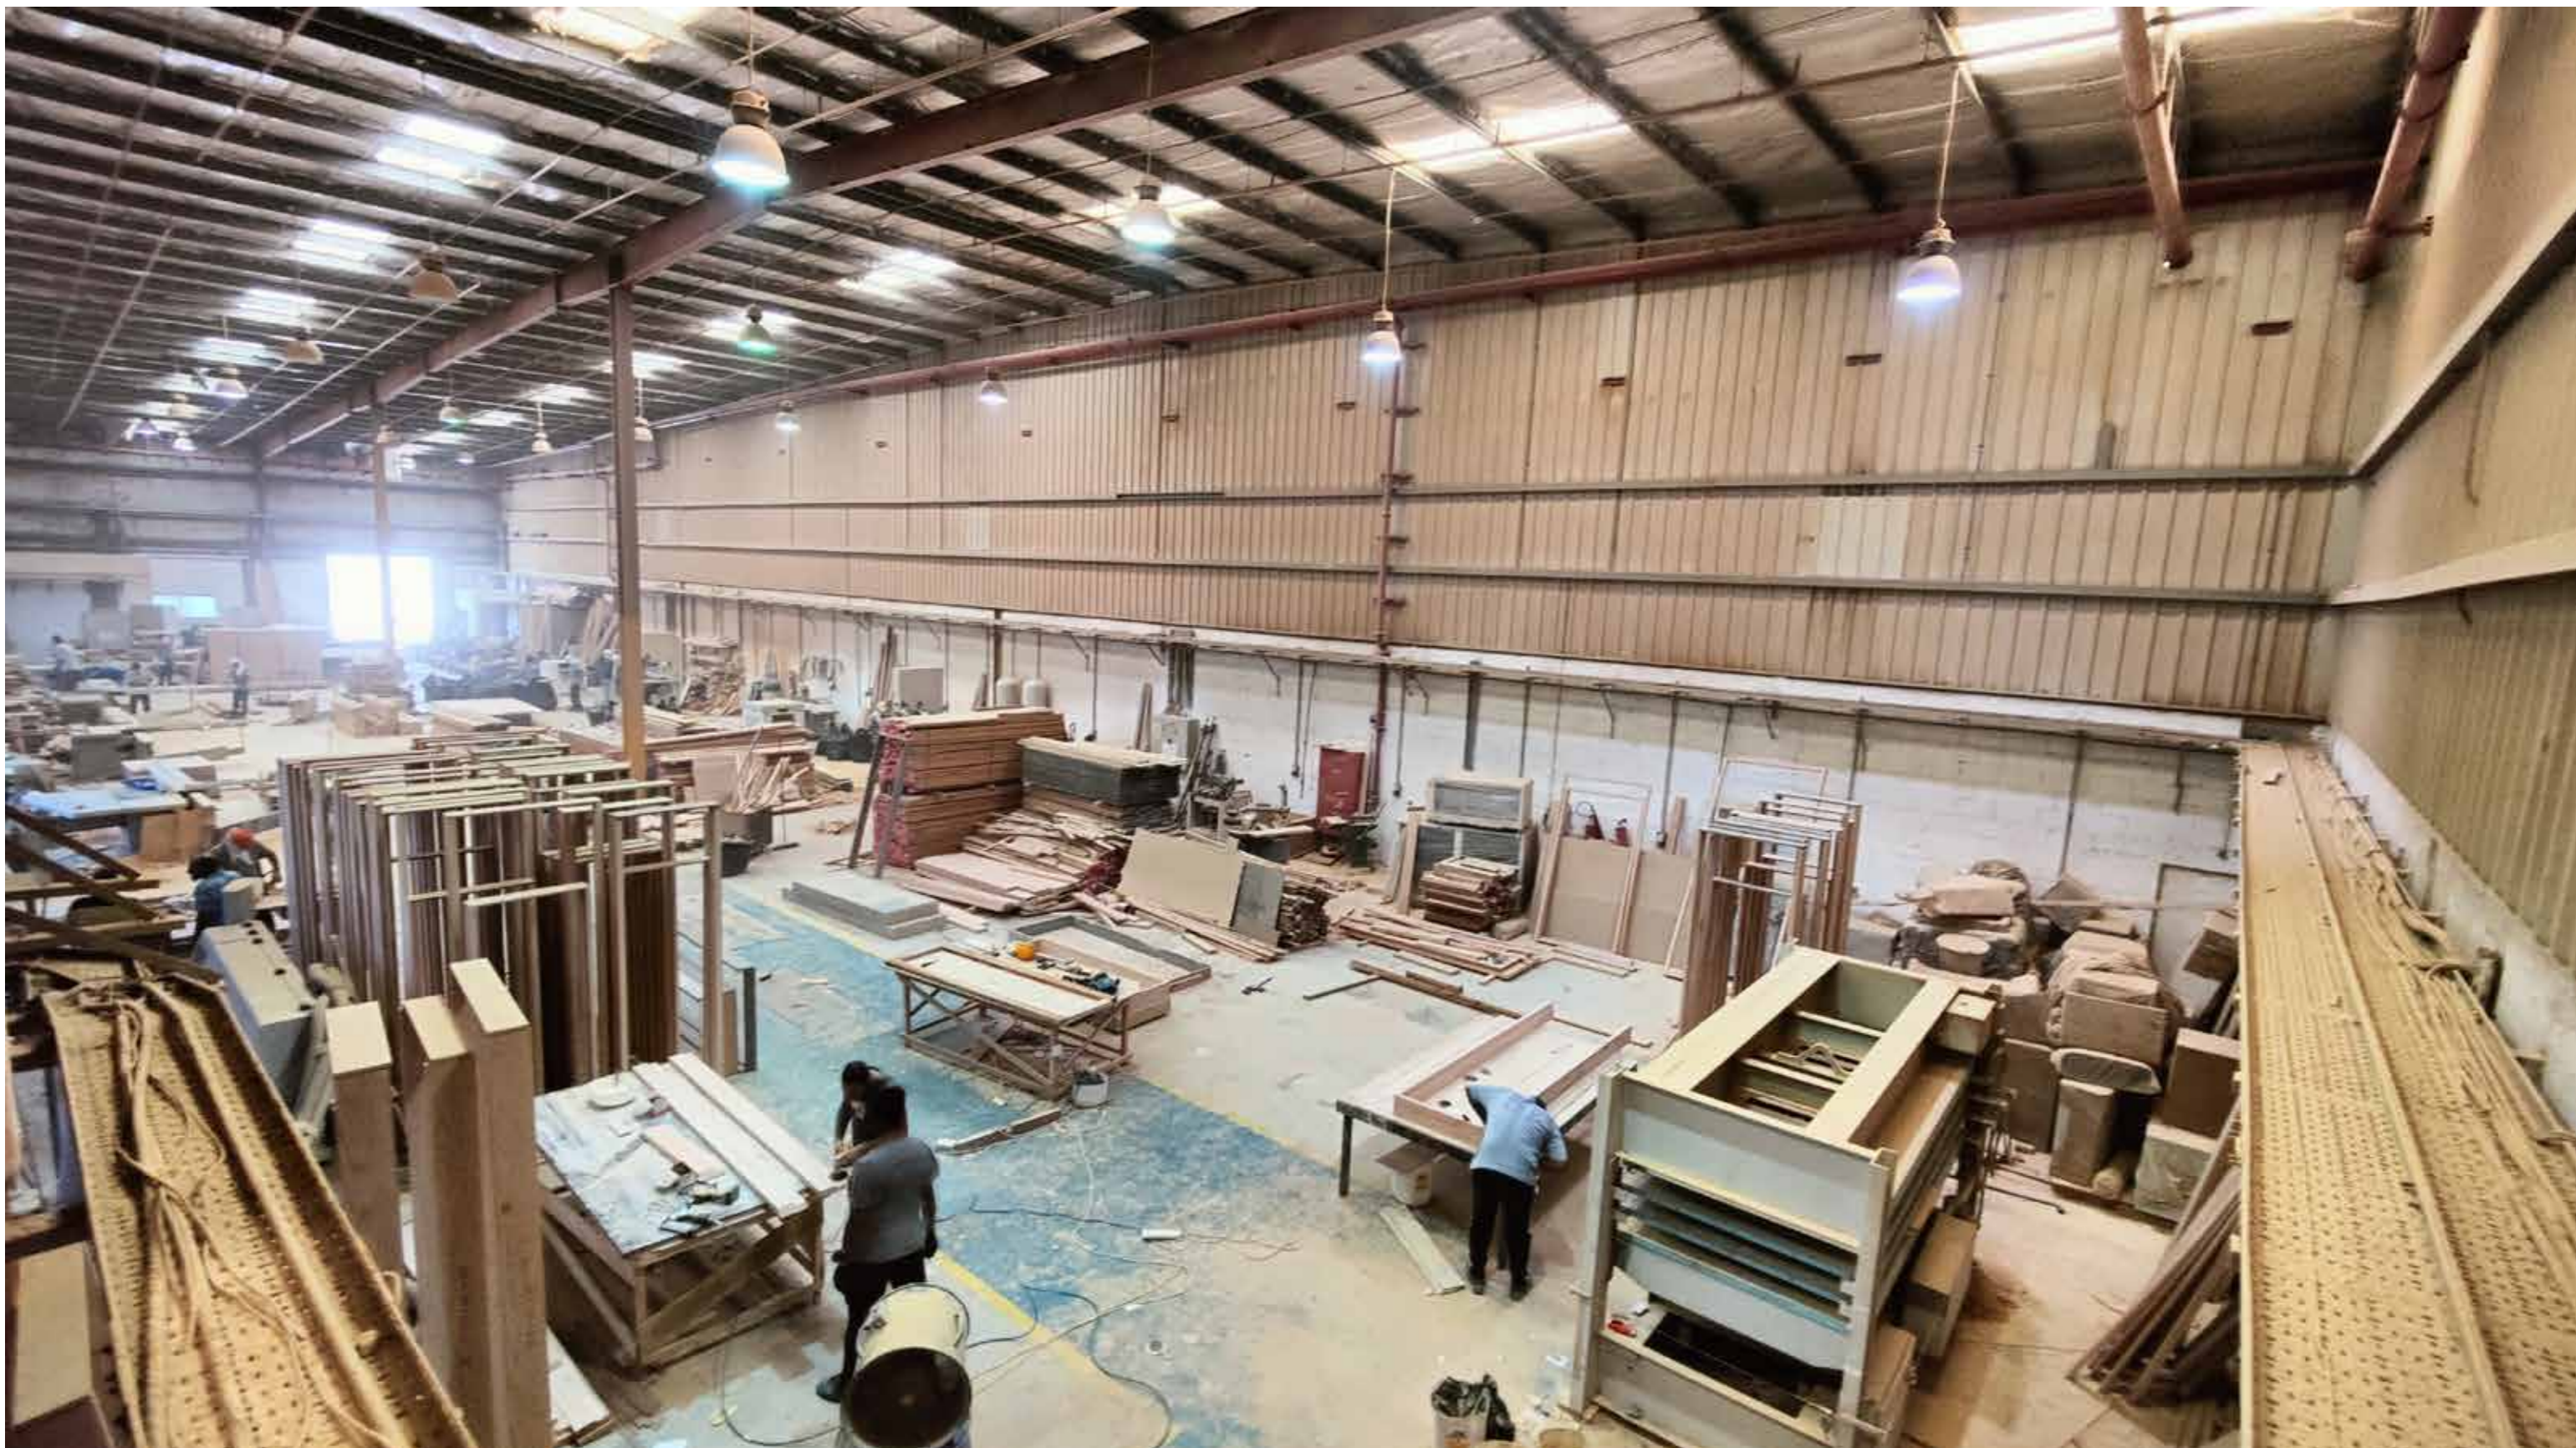

OUR FACILITES

WORKSHOP

A person wearing a plaid shirt and safety glasses is using a red power router to shape a piece of wood on a workbench. The word "WORKSHOP" is overlaid in large white letters. The background shows a busy workshop with various tools and equipment.

TWO STOREY FACILITY | FACTORY AREA: 62500 SQFT

PROJECTS

The image features a blurred background of several people in a meeting or workshop setting, with one person pointing at a whiteboard. In the foreground, a CNC machine is shown in operation, with a drill bit positioned over a piece of wood. The word "PROJECTS" is overlaid in large, white, bold, sans-serif capital letters in the center of the image.