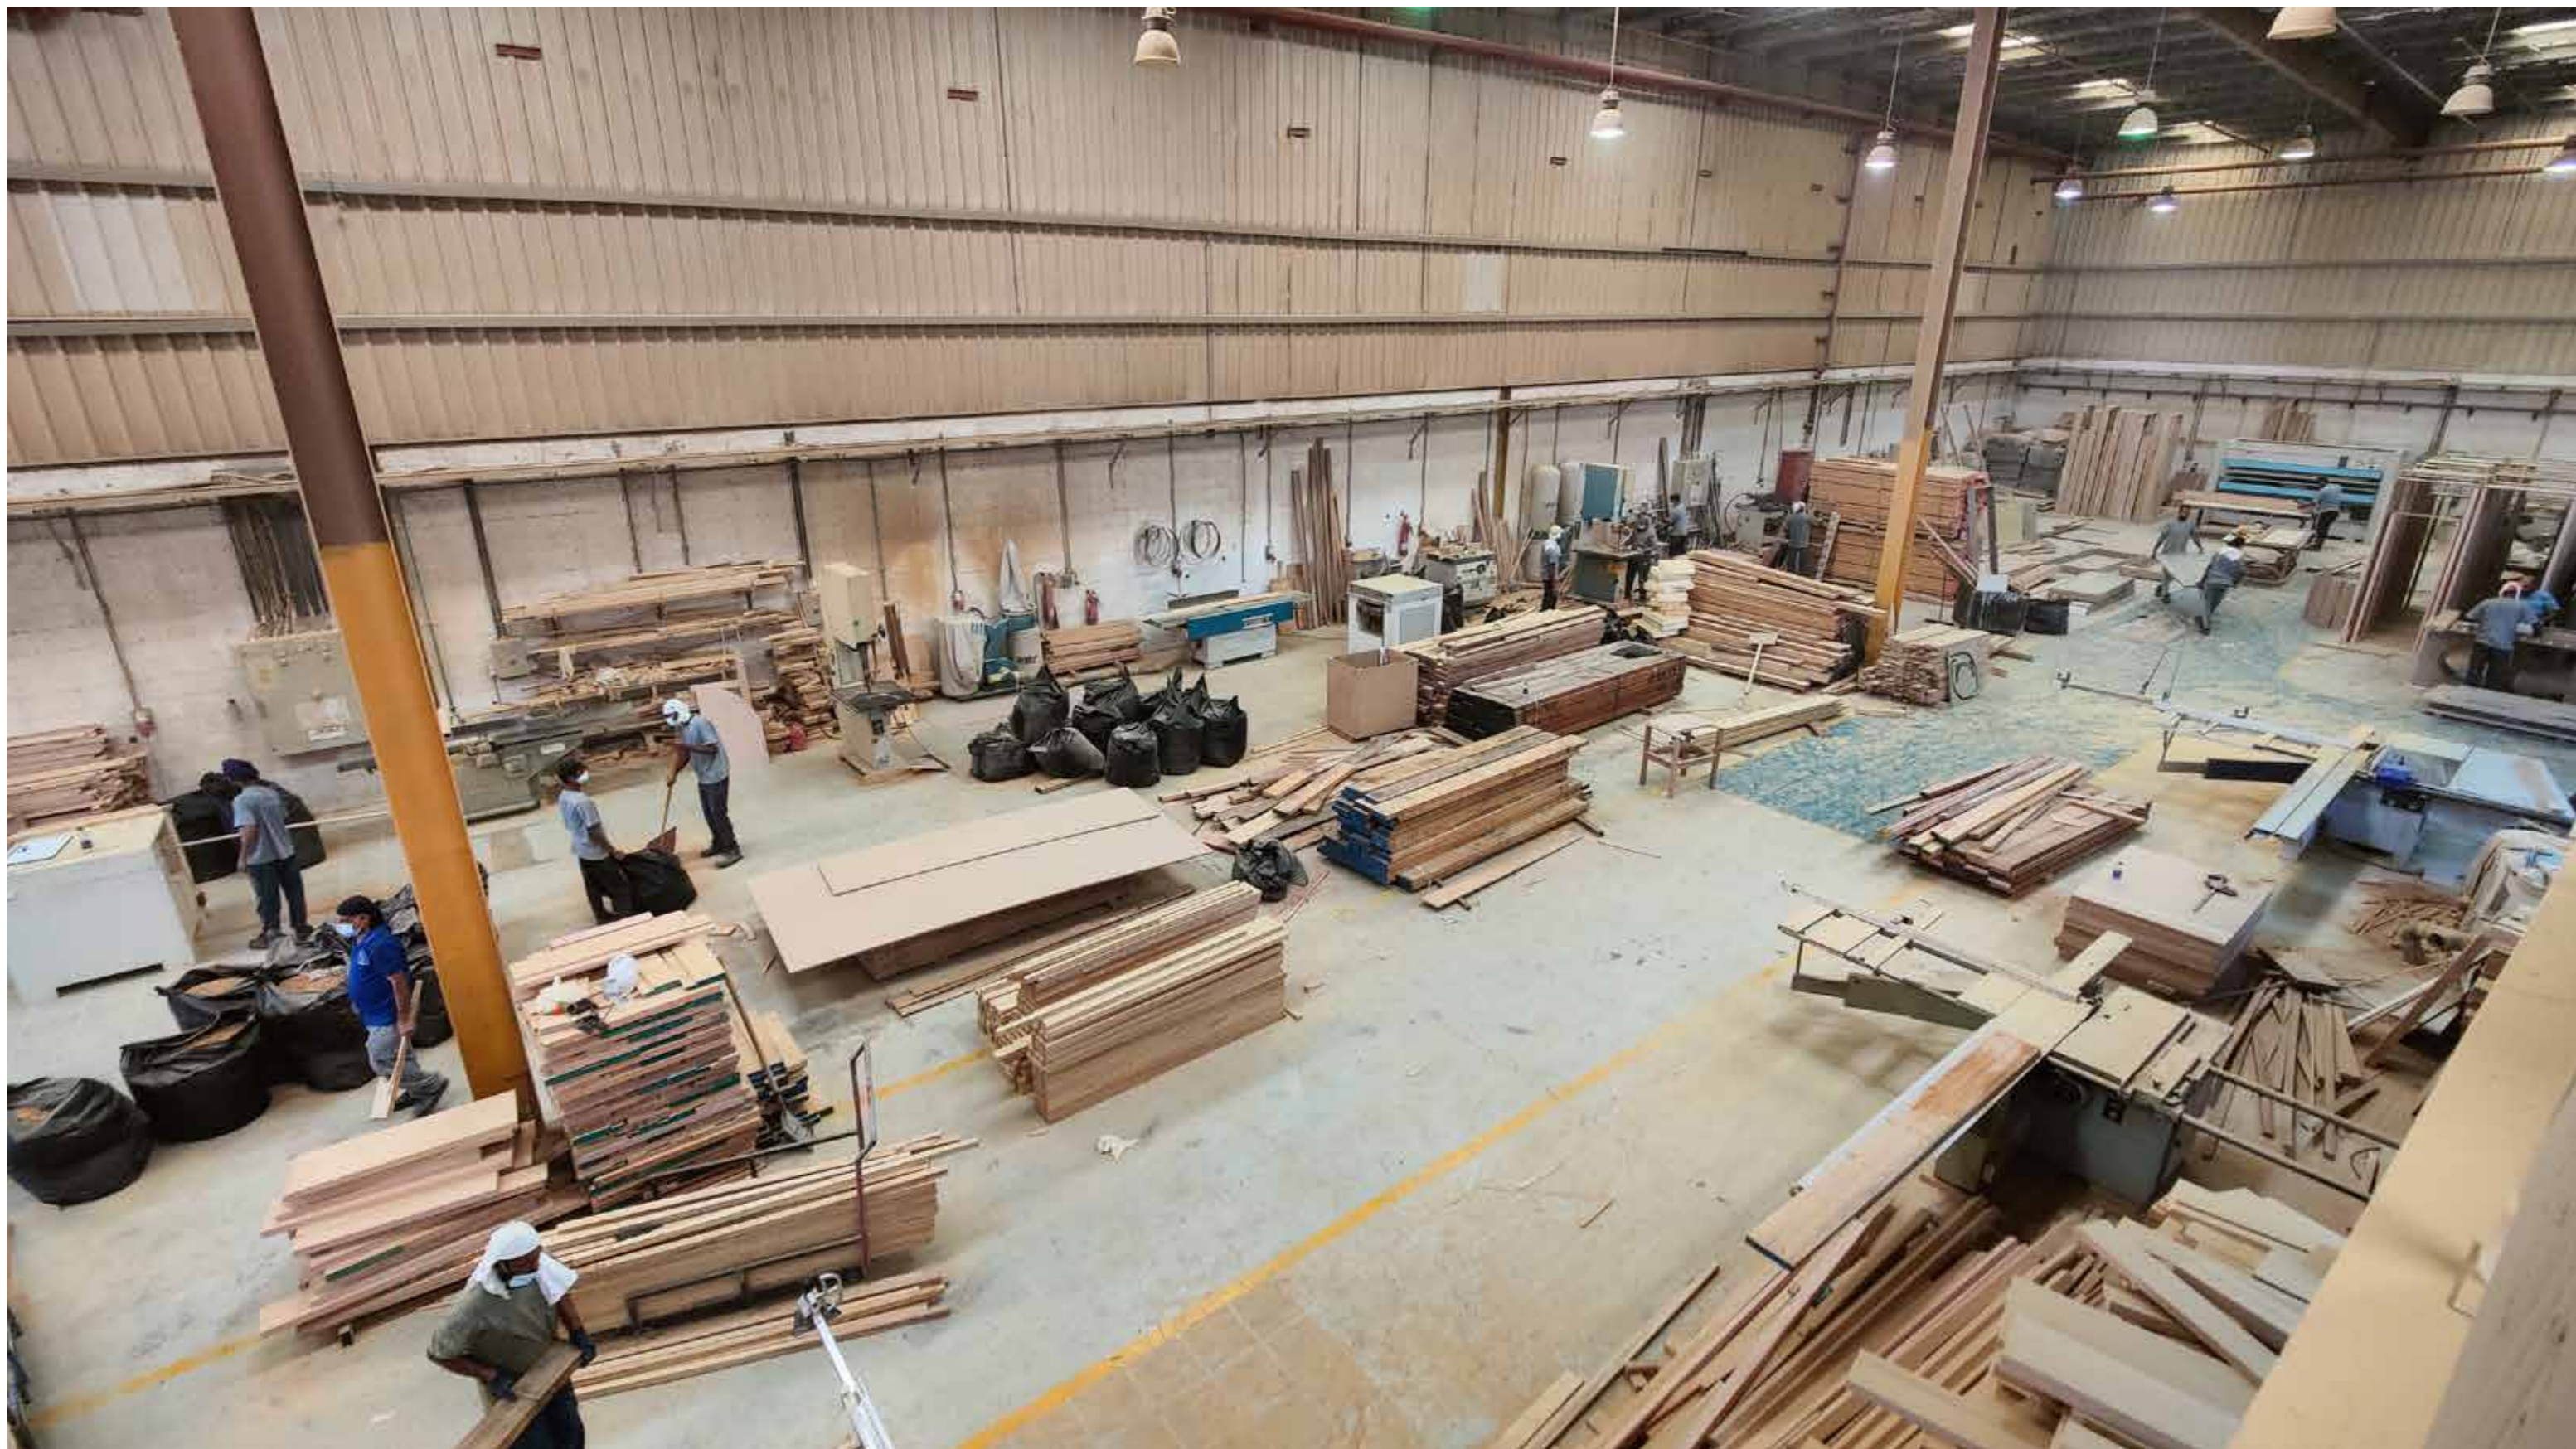

OUR FACILITES

WORKSHOP

A person wearing a plaid shirt and safety glasses is using a red power router to shape a piece of wood on a workbench. The word "WORKSHOP" is overlaid in large white letters. The background shows a busy workshop with various tools and equipment.

TWO STOREY FACILITY | FACTORY AREA: 62500 SQFT

PROJECTS

The image features a blurred background of several people in a meeting or workshop setting, with one person pointing at a whiteboard. In the foreground, a CNC machine is shown in operation, with a drill bit positioned over a piece of wood. The word "PROJECTS" is overlaid in large, white, bold, sans-serif capital letters in the center of the image.